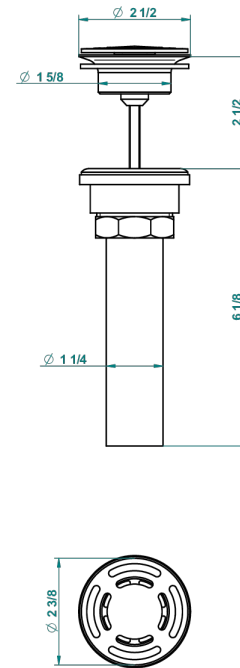

# ITHAQUE PLATINUM DECOR

A7B-309/BUS

Basin waste alone for basin without overflow - US model

THG<sup>®</sup>  
PARIS

62856

10/03/2017