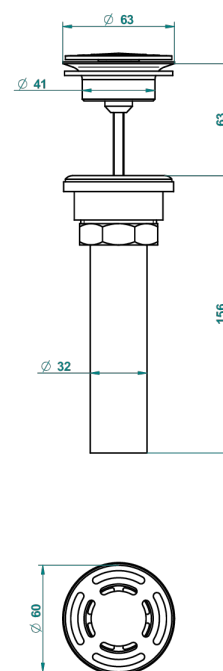

# PROFIL LALIQUE CLEAR CRYSTAL

A6G-309/BUS

THG<sup>®</sup>  
PARIS

Basin waste alone for basin without overflow - US model

62856

10/03/2017

## CHARACTERISTIC

- Profil Laliq Clear crystal
- Basin waste alone for basin without overflow - US model

## AVAILABLE FINITIONS

Black ceram - D30  
Blush PVD - H62  
Brass color PVD - H49  
Brown bronze color PVD - F33  
Chrome polished - A02  
Chrome polished / gold polished - G02

Copper antique matt, coated - H07  
Gold color PVD - H52  
Gold mat - F07  
Gold polished - F01  
Graphite PVD - H64  
Light coated bronze - D01