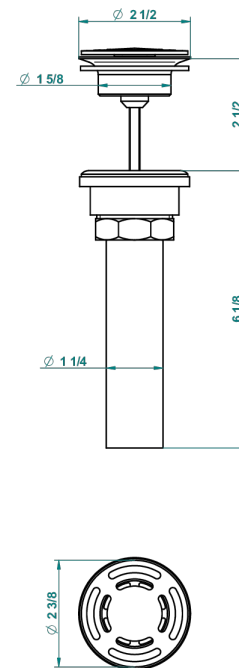

ART DECO CRYSTAL

A56-309/BUS

Basin waste alone for basin without overflow - US model

62856

10/03/2017

CHARACTERISTIC

- Art Déco Crystal
- Basin waste alone for basin without overflow - US model

AVAILABLE FINITIONS

Black ceram - D30
Blush PVD - H62
Brass color PVD - H49
Brown bronze color PVD - F33
Chrome polished - A02
Chrome polished / gold polished - G02

Copper antique matt, coated - H07
Gold color PVD - H52
Gold mat - F07
Gold polished - F01
Graphite PVD - H64
Light coated bronze - D01