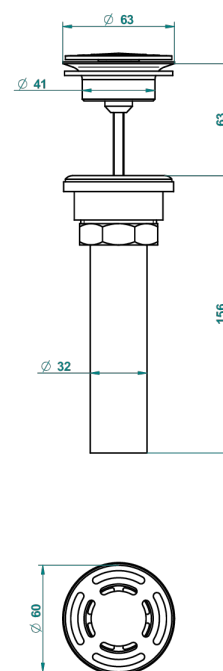

ART DECO WITH LEVER HANDLES

A55-309/BUS

THG[®]
PARIS

Basin waste alone for basin without overflow - US model

62856

10/03/2017

CHARACTERISTIC

- Art Déco with lever handles
- Basin waste alone for basin without overflow - US model

Nickel antique / Sovereign - H28

Nickel color PVD - H55

Nickel polished - B01

Soft gold - F30

Soft matt gold - F31

Umber PVD - H66