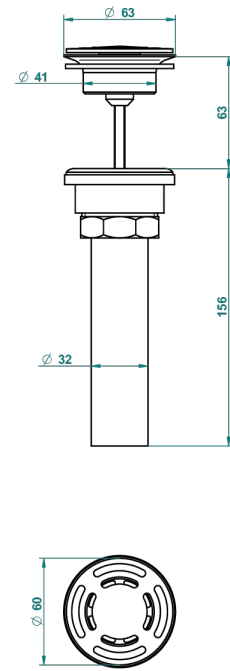

HIRONDELLES GOLD STAMPED

A4L-309/BUS

Basin waste alone for basin without overflow - US model

62856

10/03/2017

CHARACTERISTIC

- Hironnelles Gold stamped
- Basin waste alone for basin without overflow - US model

AVAILABLE FINITIONS

Black ceram - D30
Blush PVD - H62
Brass color PVD - H49
Brown bronze color PVD - F33
Chrome polished - A02
Copper antique matt, coated - H07

Gold color PVD - H52
Gold mat - F07
Gold polished - F01
Graphite PVD - H64
Light coated bronze - D01
Matt Umber PVD - H67

Matt blush PVD - H60
Matt brass color PVD - H50
Matt brown bronze color PVD - F34
Matt chrome (American satin) - C02
Matt gold color PVD - H53
Matt graphite PVD - H65

Matt nickel (American satin) - C01
Matt nickel color PVD - H56
Nickel antique / Sovereign - H28
Nickel color PVD - H55
Nickel polished - B01
Soft gold - F30