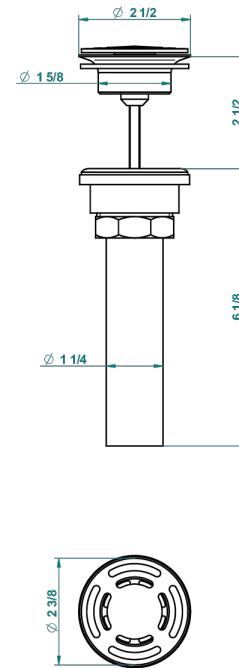

HIRONDELLES GOLD STAMPED

A4L-309/BUS

Basin waste alone for basin without overflow - US model

62856

10/03/2017

CHARACTERISTIC

- Hironnelles Gold stamped
- Basin waste alone for basin without overflow - US model