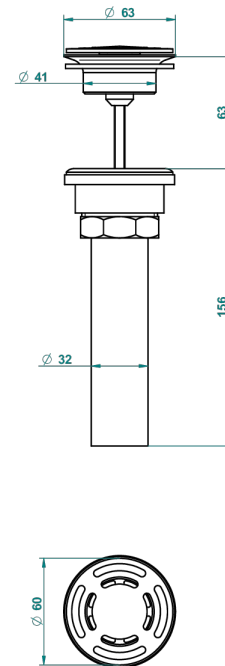

# BAMBOU BLACK CRYSTAL

A33-309/BUS

Basin waste alone for basin without overflow - US model

THG<sup>®</sup>  
PARIS

62856

10/03/2017

## CHARACTERISTIC

- Bambou Black crystal
- Basin waste alone for basin without overflow - US model

## AVAILABLE FINITIONS

Black ceram - D30  
Blush PVD - H62  
Brass color PVD - H49  
Brown bronze color PVD - F33  
Chrome polished - A02  
Chrome polished / gold polished - G02

Copper antique matt, coated - H07  
Gold color PVD - H52  
Gold mat - F07  
Gold polished - F01  
Graphite PVD - H64  
Light coated bronze - D01