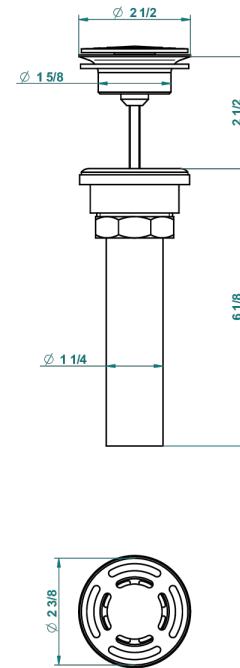

BAMBOU BLACK CRYSTAL

A33-309/BUS

Basin waste alone for basin without overflow - US model

62856

10/03/2017

CHARACTERISTIC

- Bambou Black crystal
- Basin waste alone for basin without overflow - US model

AVAILABLE FINITIONS

Black ceram - D30
Blush PVD - H62
Brass color PVD - H49
Brown bronze color PVD - F33
Chrome polished - A02
Chrome polished / gold polished - G02

Copper antique matt, coated - H07
Gold color PVD - H52
Gold mat - F07
Gold polished - F01
Graphite PVD - H64
Light coated bronze - D01