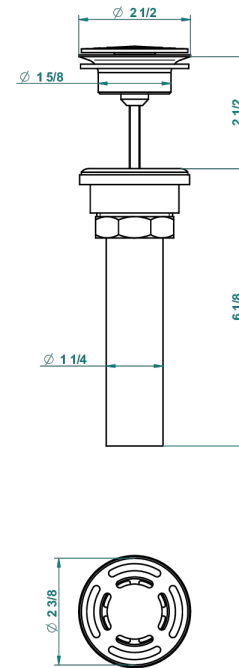

# MASQUE DE FEMME ENGRAVED METAL

A2T-309/BUS

Basin waste alone for basin without overflow - US model

THG<sup>®</sup>  
PARIS

62856

10/03/2017

## CHARACTERISTIC

- Masque de Femme Engraved Metal
- Basin waste alone for basin without overflow - US model