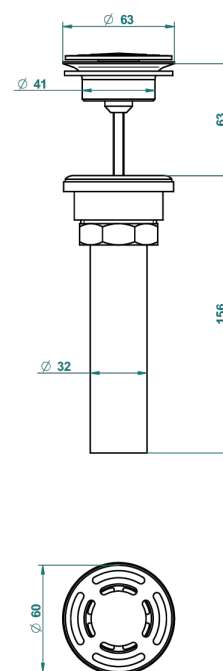

METROPOLIS BLACK CRYSTAL WITH LEVER HANDLES

A2M-309/BUS

Basin waste alone for basin without overflow - US model

62856

10/03/2017

CHARACTERISTIC

- Métropolis Black crystal with lever handles
- Basin waste alone for basin without overflow - US model