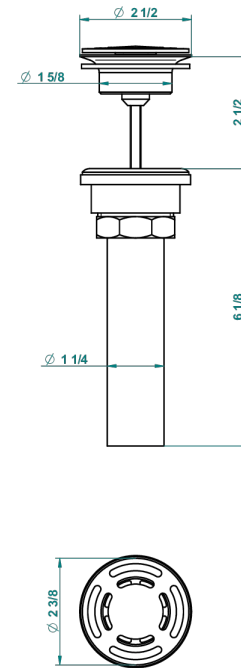

METROPOLIS BLACK CRYSTAL WITH LEVER HANDLES

A2M-309/BUS

Basin waste alone for basin without overflow - US model

62856

10/03/2017

CHARACTERISTIC

- Métropolis Black crystal with lever handles
- Basin waste alone for basin without overflow - US model