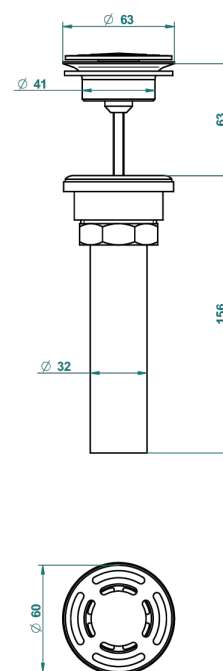

# METROPOLIS BLACK CRYSTAL

A2L-309/BUS

Basin waste alone for basin without overflow - US model

THG<sup>®</sup>  
PARIS

62856

10/03/2017

## AVAILABLE FINITIONS

Black ceram - D30  
Blush PVD - H62  
Brass color PVD - H49  
Brown bronze color PVD - F33  
Chrome polished - A02  
Chrome polished / gold polished - G02

Gold color PVD - H52  
Gold mat - F07  
Gold polished - F01  
Graphite PVD - H64  
Matt Umber PVD - H67  
Matt blush PVD - H60