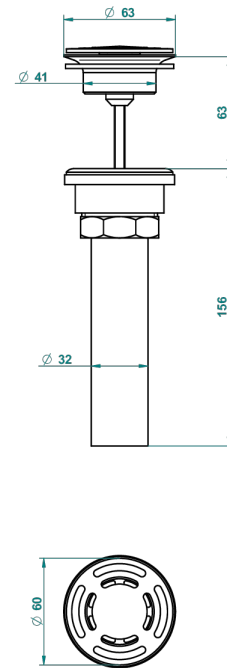

PANTHERE CLEAR CRYSTAL

A2H-309/BUS

Basin waste alone for basin without overflow - US model

THG[®]
PARIS

62856

10/03/2017

CHARACTERISTIC

- Panthere Clear crystal
- Basin waste alone for basin without overflow - US model

AVAILABLE FINITIONS

Black ceram - D30
Blush PVD - H62
Brass color PVD - H49
Brown bronze color PVD - F33
Chrome polished - A02
Chrome polished / gold polished - G02

Copper antique matt, coated - H07
Gold color PVD - H52
Gold mat - F07
Gold polished - F01
Graphite PVD - H64
Light coated bronze - D01