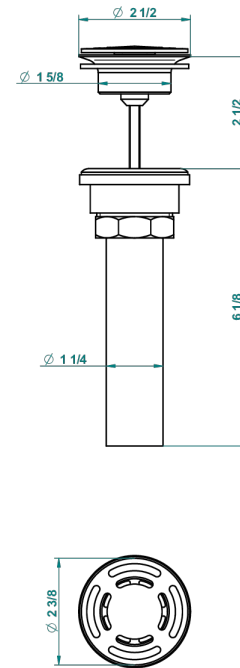

PANTHERE CLEAR CRYSTAL

A2H-309/BUS

Basin waste alone for basin without overflow - US model

THG[®]
PARIS

62856

10/03/2017

CHARACTERISTIC

- Panthère Clear crystal
- Basin waste alone for basin without overflow - US model

AVAILABLE FINITIONS

Black ceram - D30
Blush PVD - H62
Brass color PVD - H49
Brown bronze color PVD - F33
Chrome polished - A02
Chrome polished / gold polished - G02

Copper antique matt, coated - H07
Gold color PVD - H52
Gold mat - F07
Gold polished - F01
Graphite PVD - H64
Light coated bronze - D01