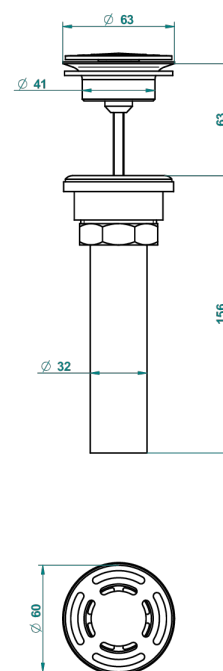

METROPOLIS CLEAR CRYSTAL WITH LEVER HANDLES

A2B-309/BUS

Basin waste alone for basin without overflow - US model

62856

10/03/2017

CHARACTERISTIC

- Métropolis Clear crystal with lever handles
- Basin waste alone for basin without overflow - US model

AVAILABLE FINITIONS

Black ceram - D30
Blush PVD - H62
Brass color PVD - H49
Brown bronze color PVD - F33
Chrome polished - A02
Chrome polished / gold polished - G02

Gold color PVD - H52
Gold mat - F07
Gold polished - F01
Graphite PVD - H64
Matt Umber PVD - H67
Matt blush PVD - H60