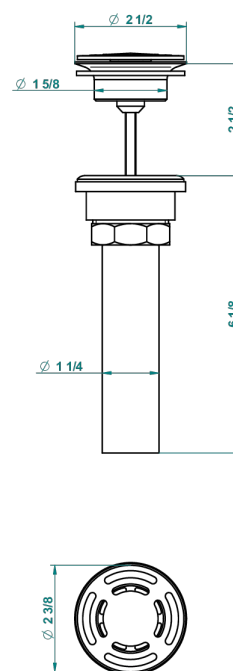

# METROPOLIS CLEAR CRYSTAL WITH LEVER HANDLES

A2B-309/BUS

Basin waste alone for basin without overflow - US model

62856

10/03/2017

## CHARACTERISTIC

- Métropolis Clear crystal with lever handles
- Basin waste alone for basin without overflow - US model