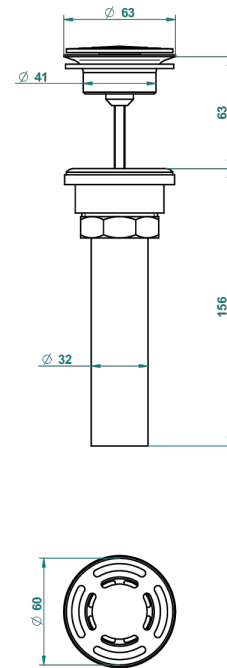

# METROPOLIS CLEAR CRYSTAL

A2A-309/BUS

Basin waste alone for basin without overflow - US model

62856

10/03/2017

## CHARACTERISTIC

- Métropolis Clear crystal
- Basin waste alone for basin without overflow - US model

## AVAILABLE FINITIONS

Black ceram - D30  
Blush PVD - H62  
Brass color PVD - H49  
Brown bronze color PVD - F33  
Chrome polished - A02  
Chrome polished / gold polished - G02

Gold color PVD - H52  
Gold mat - F07  
Gold polished - F01  
Graphite PVD - H64  
Matt Umber PVD - H67  
Matt blush PVD - H60