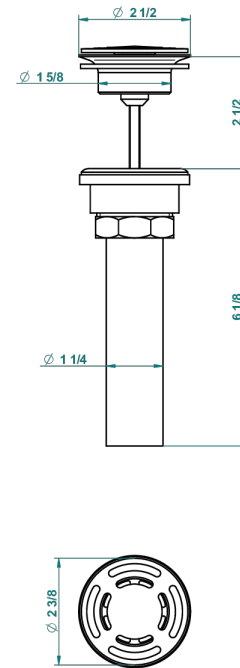

METROPOLIS CLEAR CRYSTAL

A2A-309/BUS

Basin waste alone for basin without overflow - US model

62856

10/03/2017

CHARACTERISTIC

- Métropolis Clear crystal
- Basin waste alone for basin without overflow - US model

AVAILABLE FINITIONS

Black ceram - D30
Blush PVD - H62
Brass color PVD - H49
Brown bronze color PVD - F33
Chrome polished - A02
Chrome polished / gold polished - G02

Gold color PVD - H52
Gold mat - F07
Gold polished - F01
Graphite PVD - H64
Matt Umber PVD - H67
Matt blush PVD - H60