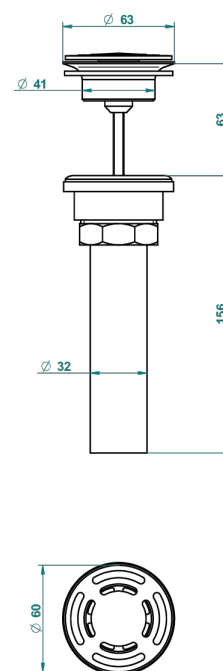

CHEVERNY RED JASPER

A1U-309/BUS

Basin waste alone for basin without overflow - US model

THG®
PARIS

62856

10/03/2017

CHARACTERISTIC

- Cheverny red Jasper
- Basin waste alone for basin without overflow - US model

AVAILABLE FINITIONS

Black ceram - D30
Blush PVD - H62
Brass color PVD - H49
Brown bronze color PVD - F33
Chrome polished - A02
Chrome polished / gold polished - G02

Gold color PVD - H52
Gold mat - F07
Gold polished - F01
Graphite PVD - H64
Matt Umber PVD - H67
Matt blush PVD - H60

Matt brass color PVD - H50
Matt brown bronze color PVD - F34
Matt chrome (American satin) - C02
Matt gold color PVD - H53
Matt graphite PVD - H65
Matt nickel (American satin) - C01

Matt nickel color PVD - H56
Nickel antique / Sovereign - H28
Nickel color PVD - H55
Nickel polished - B01
Soft gold - F30
Soft matt gold - F31

Umber PVD - H66