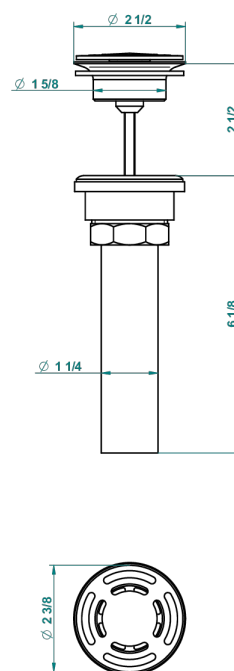

CHEVERNY RED JASPER

A1U-309/BUS

Basin waste alone for basin without overflow - US model

THG[®]
PARIS

62856

10/03/2017

CHARACTERISTIC

- Cheverny red Jasper
- Basin waste alone for basin without overflow - US model

AVAILABLE FINITIONS

Black ceram - D30
Blush PVD - H62
Brass color PVD - H49
Brown bronze color PVD - F33
Chrome polished - A02
Chrome polished / gold polished - G02

Gold color PVD - H52
Gold mat - F07
Gold polished - F01
Graphite PVD - H64
Matt Umber PVD - H67
Matt blush PVD - H60