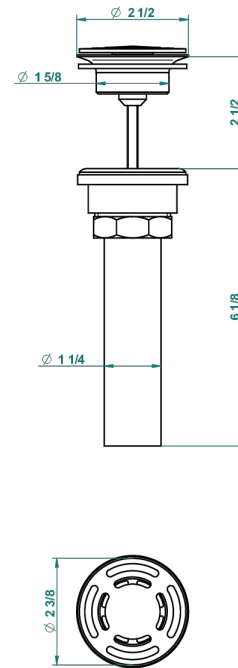

AMBOISE BLACK ONYX

A1M-309/BUS

Basin waste alone for basin without overflow - US model

62856

10/03/2017

CHARACTERISTIC

- Amboise Black Onyx
- Basin waste alone for basin without overflow - US model

AVAILABLE FINITIONS

Black ceram - D30
Blush PVD - H62
Brass color PVD - H49
Brown bronze color PVD - F33
Chrome polished - A02
Chrome polished / gold polished - G02

Gold color PVD - H52
Gold mat - F07
Gold polished - F01
Graphite PVD - H64
Matt Umber PVD - H67
Matt blush PVD - H60