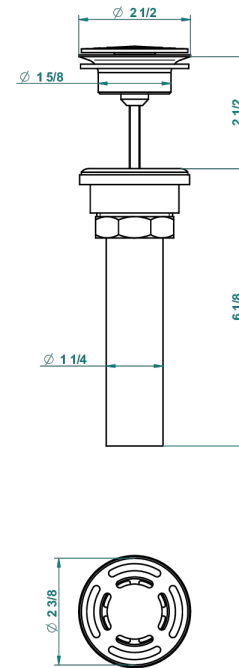

# AMBOISE RED JASPER

A1L-309/BUS

Basin waste alone for basin without overflow - US model

62856

10/03/2017