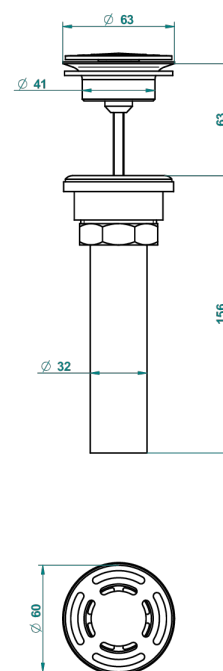

BROADWAY WITH WHITE PORCELAIN LEVER HANDLES

A04-309/BUS

Basin waste alone for basin without overflow - US model

62856

10/03/2017

CHARACTERISTIC

- Broadway with white porcelain lever handles
- Basin waste alone for basin without overflow - US model

Nickel antique / Sovereign - H28

Nickel color PVD - H55

Nickel polished - B01

Soft gold - F30

Soft matt gold - F31

Umber PVD - H66