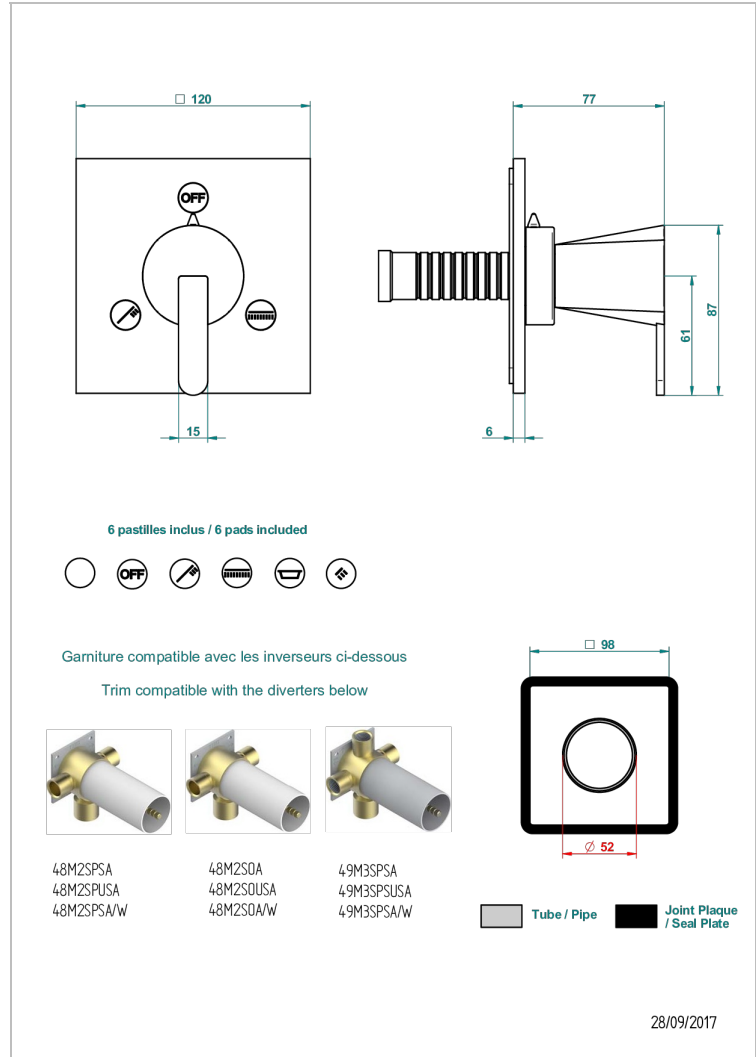

METAMORPHOSE WHITE CERAMIC

G6E-48M2SB

Trim for wall mounted diverter - 2 ways ref.48M2 & 3 ways ref.49M3

CHARACTERISTIC

- Métamorphose White Ceramic
- Trim for wall mounted diverter - 2 ways ref.48M2 & 3 ways ref.49M3

RELATED SKU'S

- Ref. G00-48M2SOUSA Wall mounted 3-way diverter with ceramic cartridge for concealed installation- 1 inlet 3/4" and 2 outlets 1/2" without shared ports no stop position - no trim
- Ref. G00-48M2SPSUSA Wall mounted 3-way diverter with ceramic cartridge for concealed installation- 1 inlet 3/4" and 2 outlets 1/2" with positive top, no shared ports - no trim
- Ref. G00-49M3SPSUSA Wall mounted 4-way diverter with ceramic cartridge for concealed installation- 1 inlet 3/4" and 3 outlets 1/2" with positive top, no shared ports - no trim