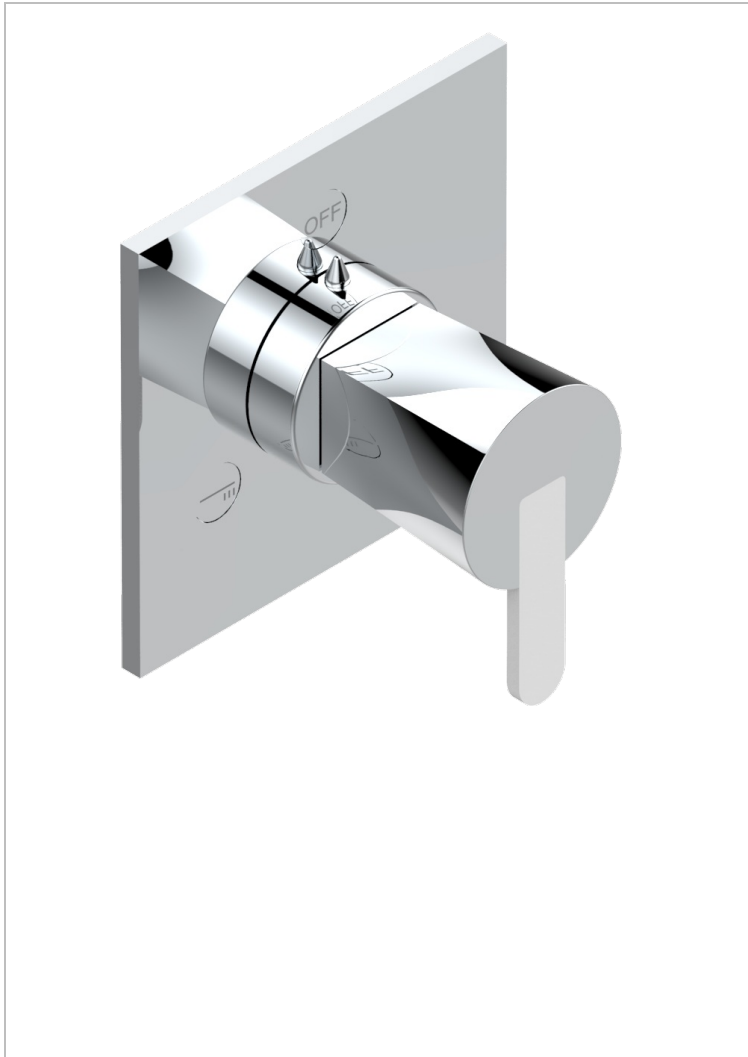

METAMORPHOSE WHITE CERAMIC

G6E-48M2SB

Trim for wall mounted diverter - 2 ways ref.48M2 & 3 ways ref.49M3

CHARACTERISTIC

- Métamorphose White Ceramic
- Trim for wall mounted diverter - 2 ways ref.48M2 & 3 ways ref.49M3

RELATED SKU'S

- Ref. G00-48M2SOUSA Wall mounted 3-way diverter with ceramic cartridge for concealed installation- 1 inlet 3/4" and 2 outlets 1/2" without shared ports no stop position - no trim
- Ref. G00-48M2SPSUSA Wall mounted 3-way diverter with ceramic cartridge for concealed installation- 1 inlet 3/4" and 2 outlets 1/2" with positive top, no shared ports - no trim
- Ref. G00-49M3SPSUSA Wall mounted 4-way diverter with ceramic cartridge for concealed installation- 1 inlet 3/4" and 3 outlets 1/2" with positive top, no shared ports - no trim