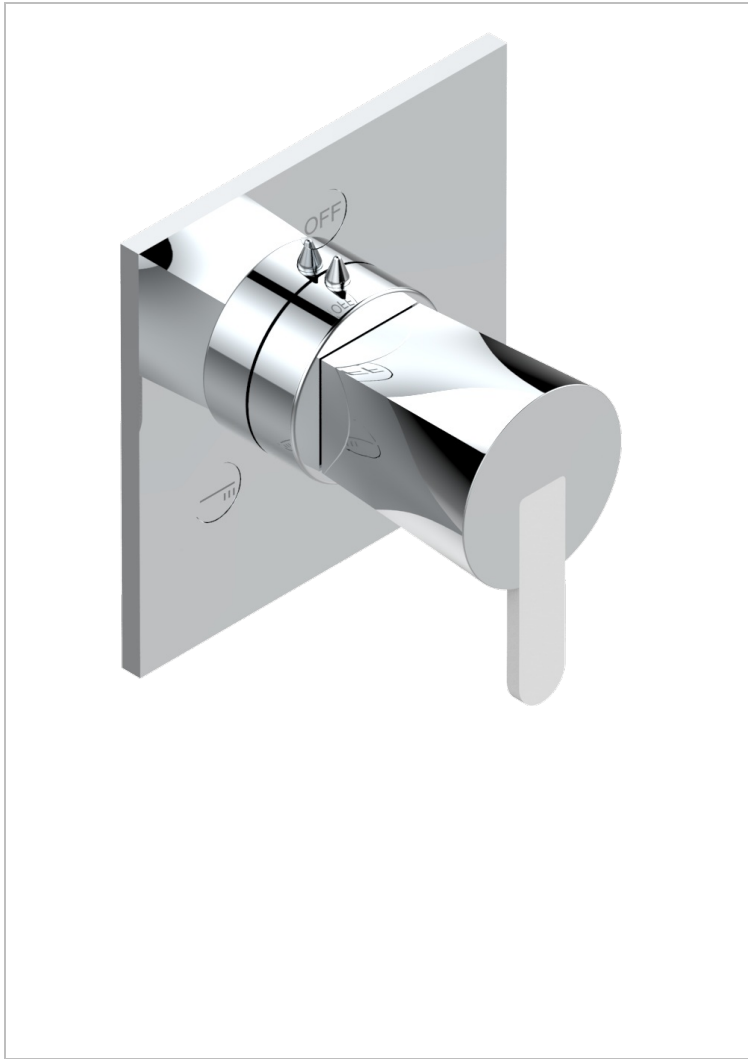

METAMORPHOSE WHITE CERAMIC

G6E-48M2SB

Trim for wall mounted diverter - 2 ways ref.48M2 & 3 ways ref.49M3

6 pastilles inclus / 6 pads included

Garniture compatible avec les inverseurs ci-dessous
Trim compatible with the diverters below

48M2SPSA	48M2SOA	49M3SPSA
48M2SPUSA	48M2SOUSA	49M3SPSUSA
48M2SPSA/W	48M2SOA/W	49M3SPSA/W

□ 3 7/8

○ 2

■ Tube / Pipe ■ Joint Plaque / Seal Plate

62854

28/09/2017

CHARACTERISTIC

- Métamorphose White Ceramic
- Trim for wall mounted diverter - 2 ways ref.48M2 & 3 ways ref.49M3

RELATED SKU'S

- Ref. G00-48M2SOUSA Wall mounted 3-way diverter with ceramic cartridge for concealed installation- 1 inlet 3/4" and 2 outlets 1/2" without shared ports no stop position - no trim
- Ref. G00-48M2SPSUSA Wall mounted 3-way diverter with ceramic cartridge for concealed installation- 1 inlet 3/4" and 2 outlets 1/2" with positive top, no shared ports - no trim
- Ref. G00-49M3SPSUSA Wall mounted 4-way diverter with ceramic cartridge for concealed installation- 1 inlet 3/4" and 3 outlets 1/2" with positive top, no shared ports - no trim