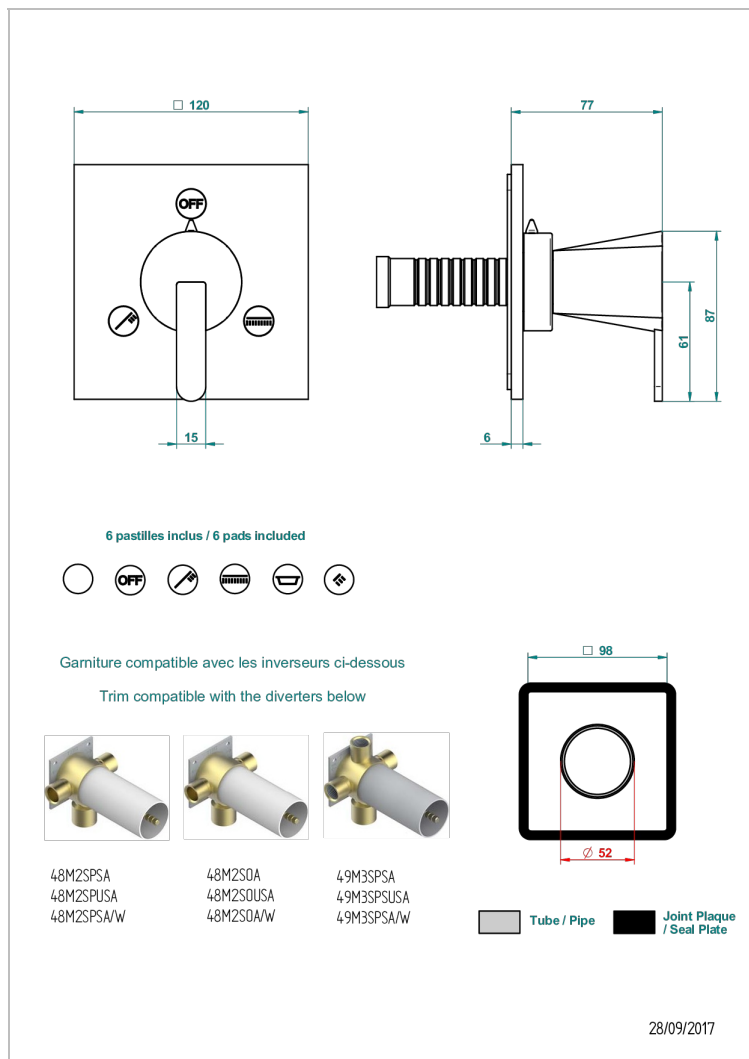

METAMORPHOSE, CERAMICA BLANCA

G6E-48M2SB

Trim for wall mounted diverter, 2 ways - ref. 48M2 and 3 ways - ref. 49M3

CARACTERÍSTICAS

- Métamorphose, ceràmica blanca
- Trim for wall mounted diverter, 2 ways - ref. 48M2 and 3 ways - ref. 49M3

PRODUCTOS RELACIONADOS

- Ref. G00-48M2SOA Wall mounted 3-way diverter with ceramic cartridge for concealed installation- 1 inlet 3/4" and 2 outlets 1/2" without stop position, without trim
- Ref. G00-48M2SPSA Wall mounted 3-way diverter with ceramic cartridge for concealed installation, 1 inlet 3/4" and 2 outlets 1/2" with stop position, without trim
- Ref. G00-49M3SPSA Wall mounted 4-way diverter with ceramic cartridge for concealed installation- 1 inlet 3/4" and 3 outlets 1/2" with stop position, without trim