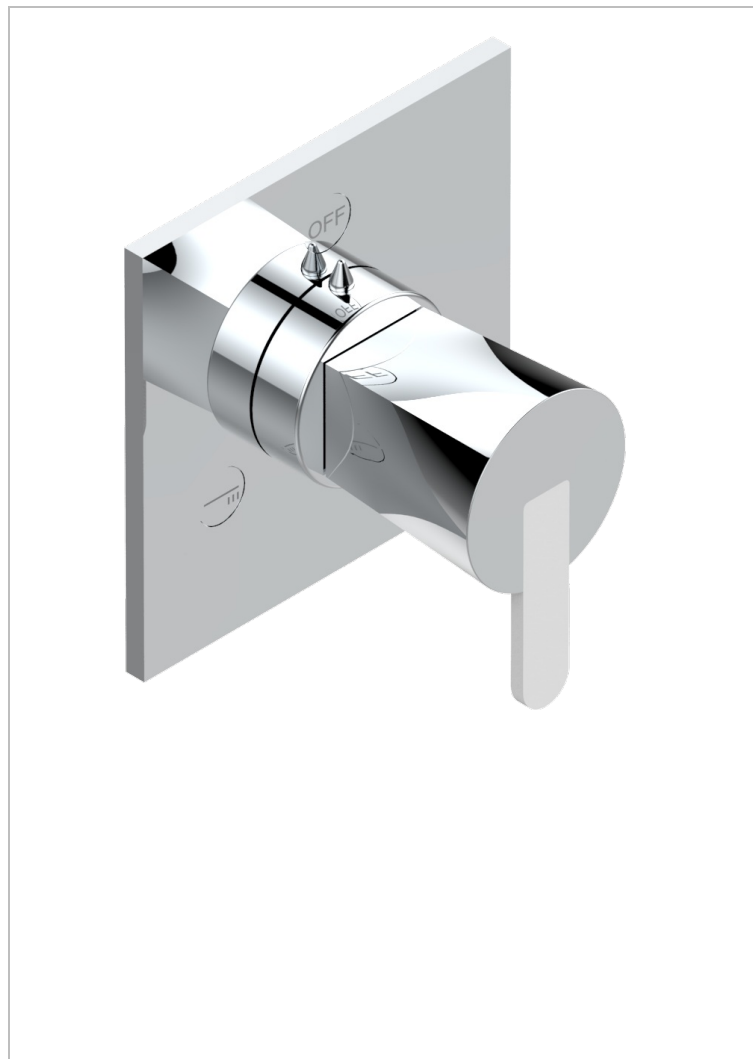

METAMORPHOSE, CERAMICA BLANCA

G6E-48M2SB

Trim for wall mounted diverter, 2 ways - ref. 48M2 and 3 ways - ref. 49M3

CARACTERÍSTICAS

- Métamorphose, ceràmica blanca
- Trim for wall mounted diverter, 2 ways - ref. 48M2 and 3 ways - ref. 49M3

PRODUCTOS RELACIONADOS

- Ref. G00-48M2SOA Wall mounted 3-way diverter with ceramic cartridge for concealed installation- 1 inlet 3/4" and 2 outlets 1/2" without stop position, without trim
- Ref. G00-48M2SPSA Wall mounted 3-way diverter with ceramic cartridge for concealed installation, 1 inlet 3/4" and 2 outlets 1/2" with stop position, without trim
- Ref. G00-49M3SPSA Wall mounted 4-way diverter with ceramic cartridge for concealed installation- 1 inlet 3/4" and 3 outlets 1/2" with stop position, without trim

ACABADOS DISPONIBLES

Bronce claro - D01
Ceràmica negra mate - D30
Cobre viejo mate - H07
Cromo - A02
Cromo mate - C02
Dorado - F01

Dorado mate - F07
Dorado pàlido - F30
Dorado pàlido mate (sin barniz) - F31
Niquel - B01
Niquel mate - C01
Niquel viejo - H28