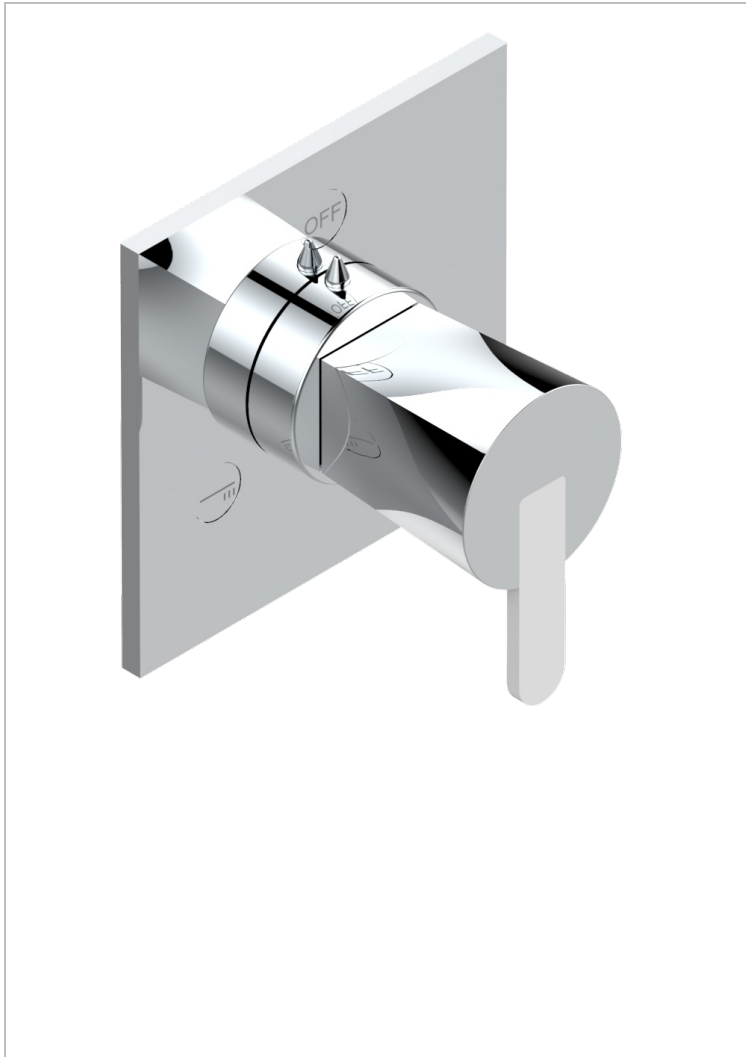

METAMORPHOSE WHITE CERAMIC

G6E-48M2SB

Trim for wall mounted diverter, 2 ways - ref. 48M2 and 3 ways - ref. 49M3

CHARACTERISTIC

- Métamorphose White Ceramic
- Trim for wall mounted diverter, 2 ways - ref. 48M2 and 3 ways - ref. 49M3

RELATED SKU'S

- Ref. G00-48M2SOA Wall mounted 3-way diverter with ceramic cartridge for concealed installation- 1 inlet 3/4" and 2 outlets 1/2" without stop position, without trim
- Ref. G00-48M2SPSA Wall mounted 3-way diverter with ceramic cartridge for concealed installation, 1 inlet 3/4" and 2 outlets 1/2" with stop position, without trim
- Ref. G00-49M3SPSA Wall mounted 4-way diverter with ceramic cartridge for concealed installation- 1 inlet 3/4" and 3 outlets 1/2" with stop position, without trim