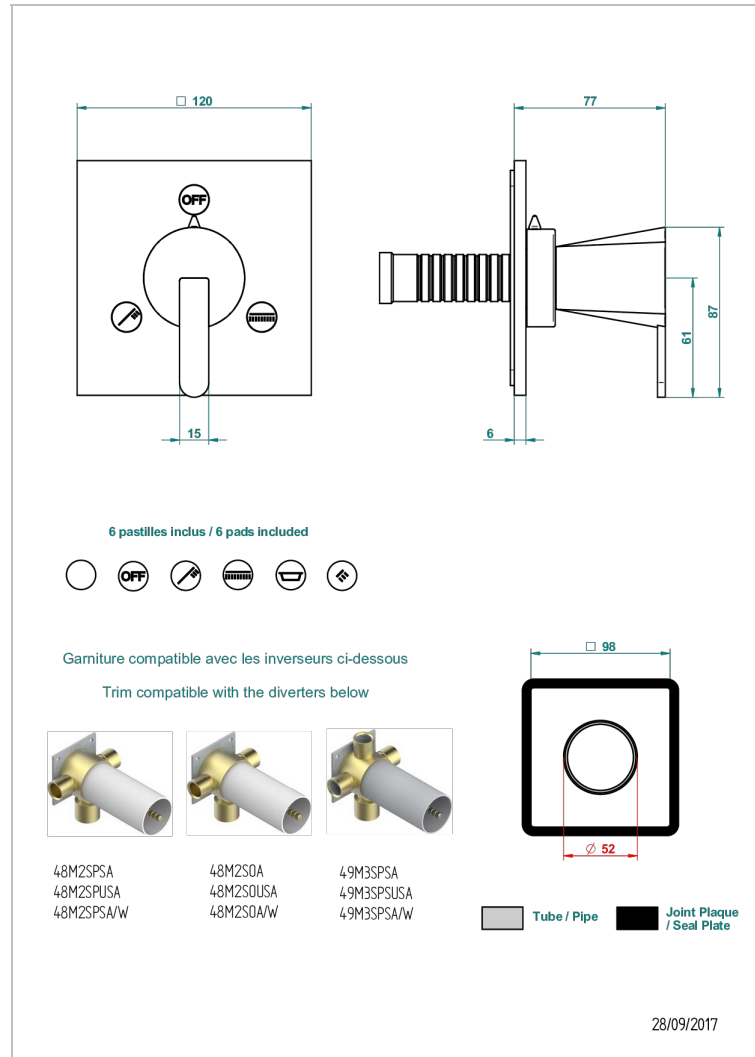

METAMORPHOSE WHITE CERAMIC

G6E-48M2SB

Trim for wall mounted diverter, 2 ways - ref. 48M2 and 3 ways - ref. 49M3

CHARACTERISTIC

- Métamorphose White Ceramic
- Trim for wall mounted diverter, 2 ways - ref. 48M2 and 3 ways - ref. 49M3

RELATED SKU'S

- Ref. G00-48M2SOA Wall mounted 3-way diverter with ceramic cartridge for concealed installation- 1 inlet 3/4" and 2 outlets 1/2" without stop position, without trim
- Ref. G00-48M2SPSA Wall mounted 3-way diverter with ceramic cartridge for concealed installation, 1 inlet 3/4" and 2 outlets 1/2" with stop position, without trim
- Ref. G00-49M3SPSA Wall mounted 4-way diverter with ceramic cartridge for concealed installation- 1 inlet 3/4" and 3 outlets 1/2" with stop position, without trim