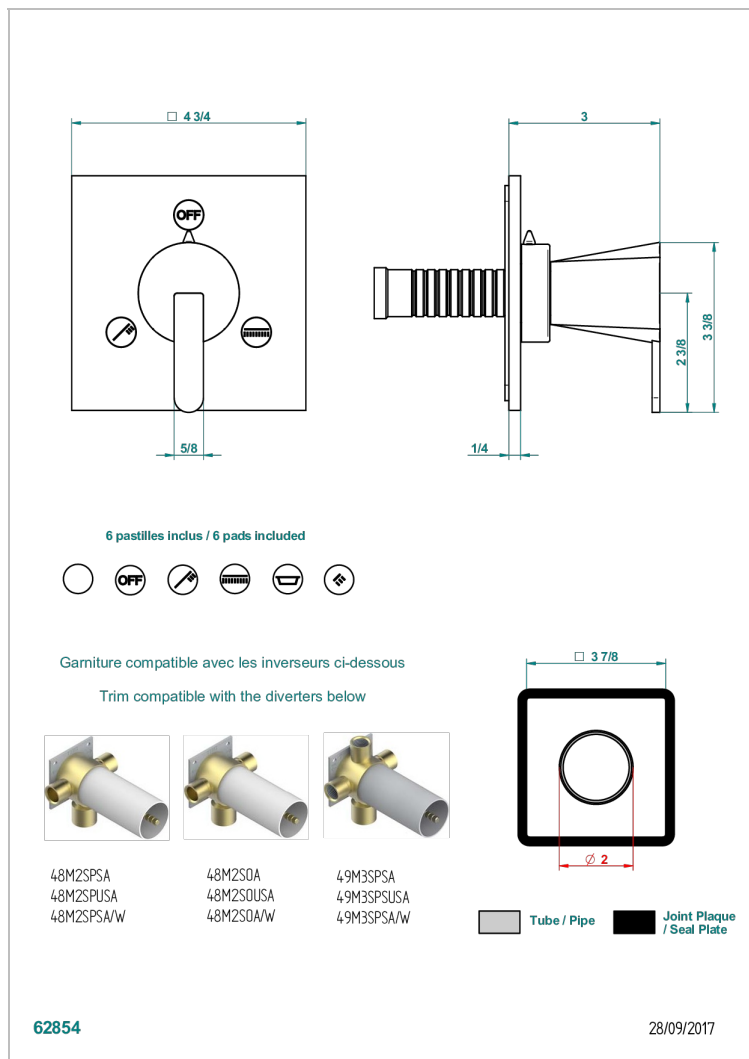

METAMORPHOSE, CERAMICA BLANCA

G6E-48M2SB

Trim for wall mounted diverter, 2 ways - ref. 48M2 and 3 ways - ref. 49M3

CARACTERÍSTICAS

- Métamorphose, ceràmica blanca
- Trim for wall mounted diverter, 2 ways - ref. 48M2 and 3 ways - ref. 49M3

PRODUCTOS RELACIONADOS

- Ref. G00-48M2SOA Wall mounted 3-way diverter with ceramic cartridge for concealed installation- 1 inlet 3/4" and 2 outlets 1/2" without stop position, without trim
- Ref. G00-48M2SPSA Wall mounted 3-way diverter with ceramic cartridge for concealed installation, 1 inlet 3/4" and 2 outlets 1/2" with stop position, without trim
- Ref. G00-49M3SPSA Wall mounted 4-way diverter with ceramic cartridge for concealed installation- 1 inlet 3/4" and 3 outlets 1/2" with stop position, without trim