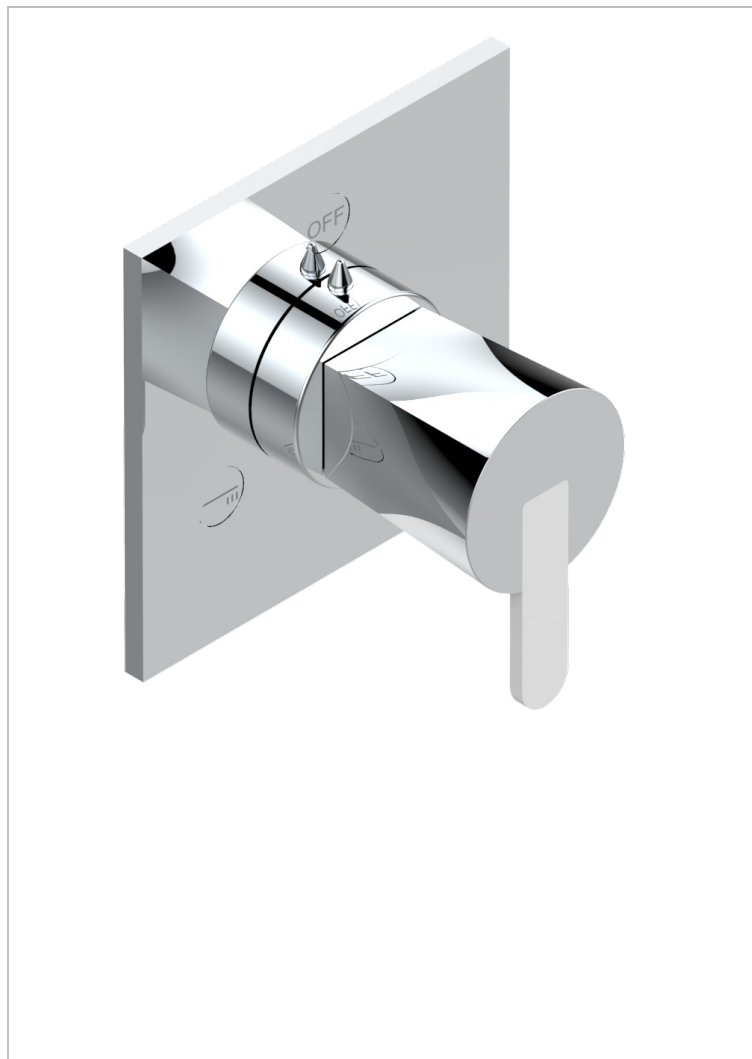

METAMORPHOSE, CERAMICA BLANCA

G6E-48M2SB

Trim for wall mounted diverter, 2 ways - ref. 48M2 and 3 ways - ref. 49M3

CARACTERÍSTICAS

- Métamorphose, ceràmica blanca
- Trim for wall mounted diverter, 2 ways - ref. 48M2 and 3 ways - ref. 49M3

PRODUCTOS RELACIONADOS

- Ref. G00-48M2SOA Wall mounted 3-way diverter with ceramic cartridge for concealed installation- 1 inlet 3/4" and 2 outlets 1/2" without stop position, without trim
- Ref. G00-48M2SPSA Wall mounted 3-way diverter with ceramic cartridge for concealed installation, 1 inlet 3/4" and 2 outlets 1/2" with stop position, without trim
- Ref. G00-49M3SPSA Wall mounted 4-way diverter with ceramic cartridge for concealed installation- 1 inlet 3/4" and 3 outlets 1/2" with stop position, without trim

ACABADOS DISPONIBLES

Bronce claro - D01
Ceràmica negra mate - D30
Cobre viejo mate - H07
Cromo - A02
Cromo mate - C02
Dorado - F01

Dorado mate - F07
Dorado pàlido - F30
Dorado pàlido mate (sin barniz) - F31
Niquel - B01
Niquel mate - C01
Niquel viejo - H28