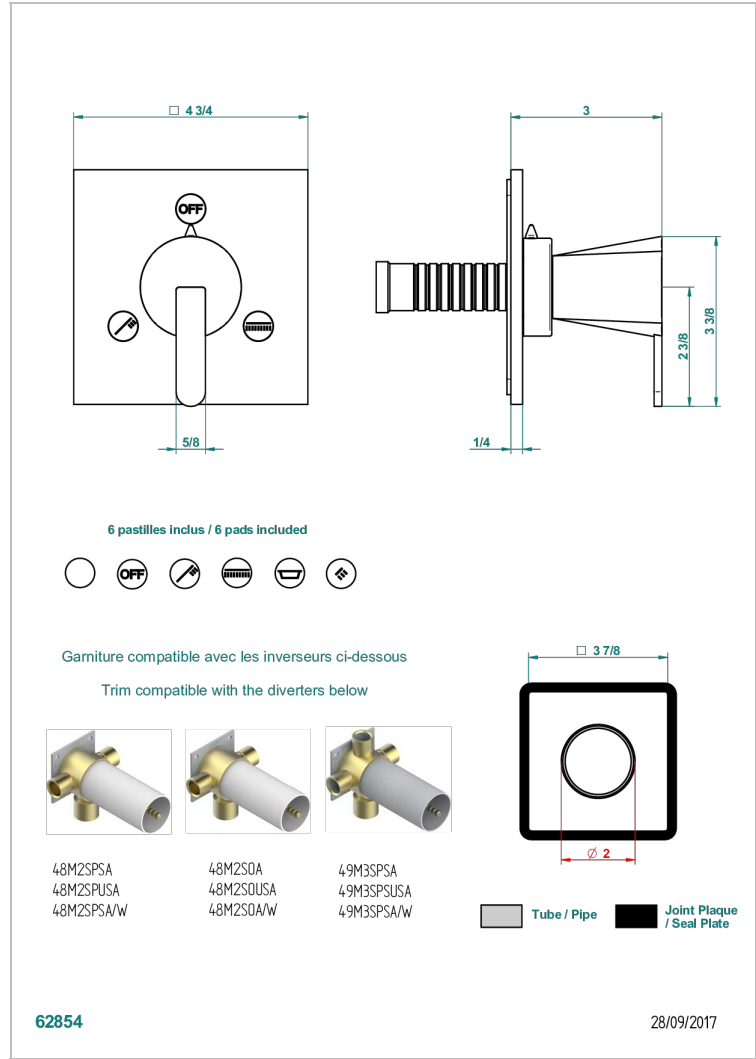

METAMORPHOSE WHITE CERAMIC

G6E-48M2SB

Trim for wall mounted diverter, 2 ways - ref. 48M2 and 3 ways - ref. 49M3

CHARACTERISTIC

- Métamorphose White Ceramic
- Trim for wall mounted diverter, 2 ways - ref. 48M2 and 3 ways - ref. 49M3

RELATED SKU'S

- Ref. G00-48M2SOA Wall mounted 3-way diverter with ceramic cartridge for concealed installation- 1 inlet 3/4" and 2 outlets 1/2" without stop position, without trim
- Ref. G00-48M2SPSA Wall mounted 3-way diverter with ceramic cartridge for concealed installation, 1 inlet 3/4" and 2 outlets 1/2" with stop position, without trim
- Ref. G00-49M3SPSA Wall mounted 4-way diverter with ceramic cartridge for concealed installation- 1 inlet 3/4" and 3 outlets 1/2" with stop position, without trim