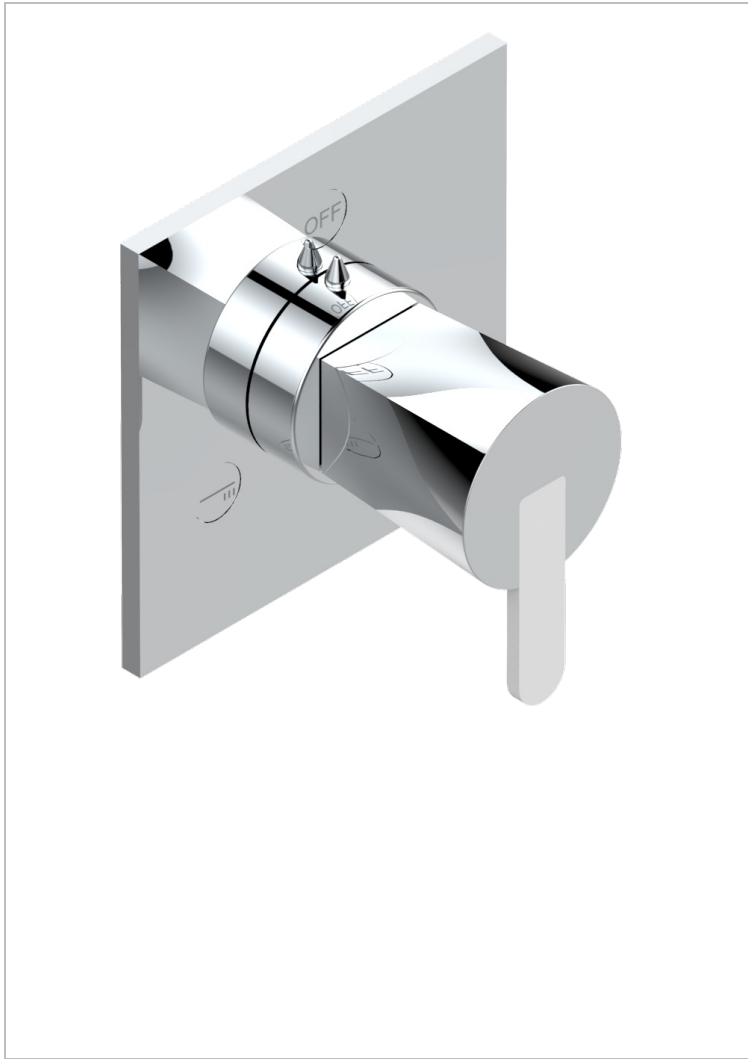

METAMORPHOSE WHITE CERAMIC

G6E-48M2SB

Trim for wall mounted diverter, 2 ways - ref. 48M2 and 3 ways - ref. 49M3

CHARACTERISTIC

- Métamorphose White Ceramic
- Trim for wall mounted diverter, 2 ways - ref. 48M2 and 3 ways - ref. 49M3

RELATED SKU'S

- Ref. G00-48M2SOA Wall mounted 3-way diverter with ceramic cartridge for concealed installation- 1 inlet 3/4" and 2 outlets 1/2" without stop position, without trim
- Ref. G00-48M2SPSA Wall mounted 3-way diverter with ceramic cartridge for concealed installation, 1 inlet 3/4" and 2 outlets 1/2" with stop position, without trim
- Ref. G00-49M3SPSA Wall mounted 4-way diverter with ceramic cartridge for concealed installation- 1 inlet 3/4" and 3 outlets 1/2" with stop position, without trim