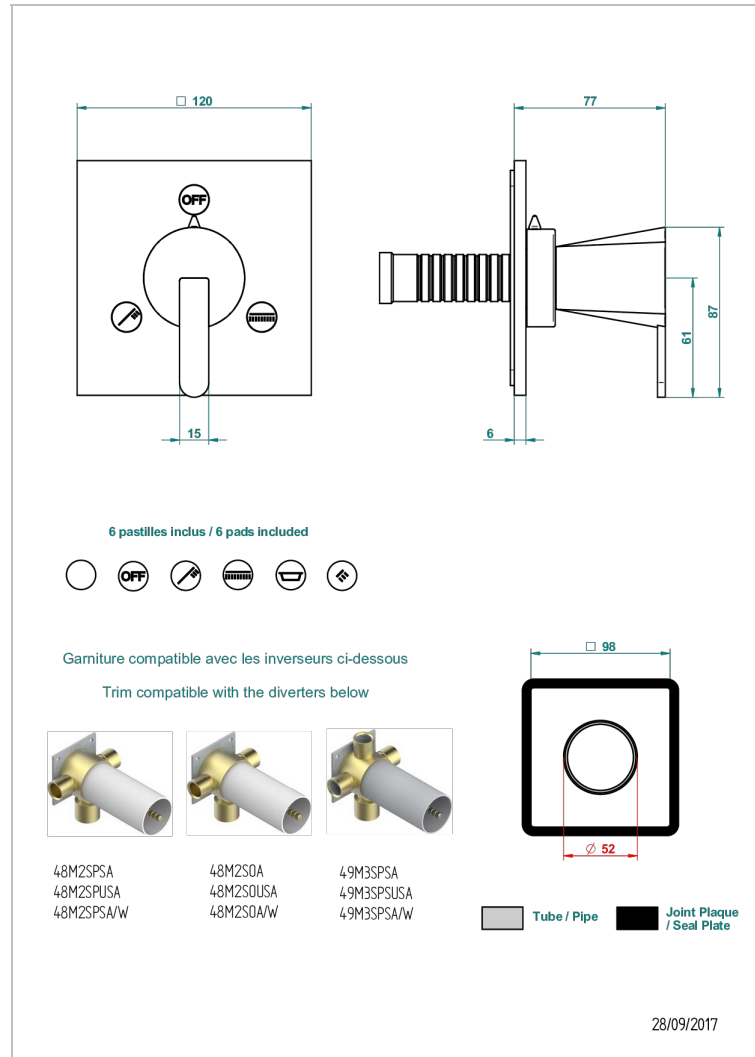

# METAMORPHOSE WHITE CERAMIC

G6E-48M2SB

Trim for wall mounted diverter, 2 ways - ref. 48M2 and 3 ways - ref. 49M3

## CHARACTERISTIC

- Métamorphose White Ceramic
- Trim for wall mounted diverter, 2 ways - ref. 48M2 and 3 ways - ref. 49M3

## RELATED SKU'S

- Ref. G00-48M2SOA Wall mounted 3-way diverter with ceramic cartridge for concealed installation- 1 inlet 3/4" and 2 outlets 1/2" without stop position, without trim
- Ref. G00-48M2SPSA Wall mounted 3-way diverter with ceramic cartridge for concealed installation, 1 inlet 3/4" and 2 outlets 1/2" with stop position, without trim
- Ref. G00-49M3SPSA Wall mounted 4-way diverter with ceramic cartridge for concealed installation- 1 inlet 3/4" and 3 outlets 1/2" with stop position, without trim