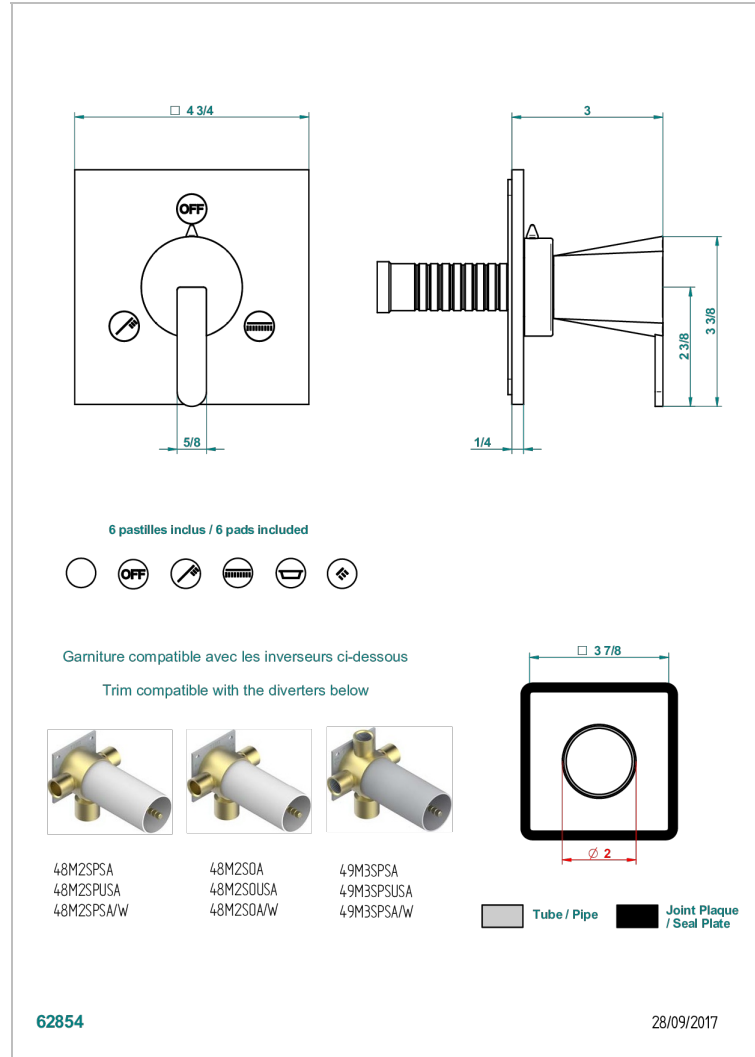

# METAMORPHOSE WHITE CERAMIC

G6E-48M2SB

Trim for wall mounted diverter, 2 ways - ref. 48M2 and 3 ways - ref. 49M3

## CHARACTERISTIC

- Métamorphose White Ceramic
- Trim for wall mounted diverter, 2 ways - ref. 48M2 and 3 ways - ref. 49M3

## RELATED SKU'S

- Ref. G00-48M2SOA Wall mounted 3-way diverter with ceramic cartridge for concealed installation- 1 inlet 3/4" and 2 outlets 1/2" without stop position, without trim
- Ref. G00-48M2SPSA Wall mounted 3-way diverter with ceramic cartridge for concealed installation, 1 inlet 3/4" and 2 outlets 1/2" with stop position, without trim
- Ref. G00-49M3SPSA Wall mounted 4-way diverter with ceramic cartridge for concealed installation- 1 inlet 3/4" and 3 outlets 1/2" with stop position, without trim