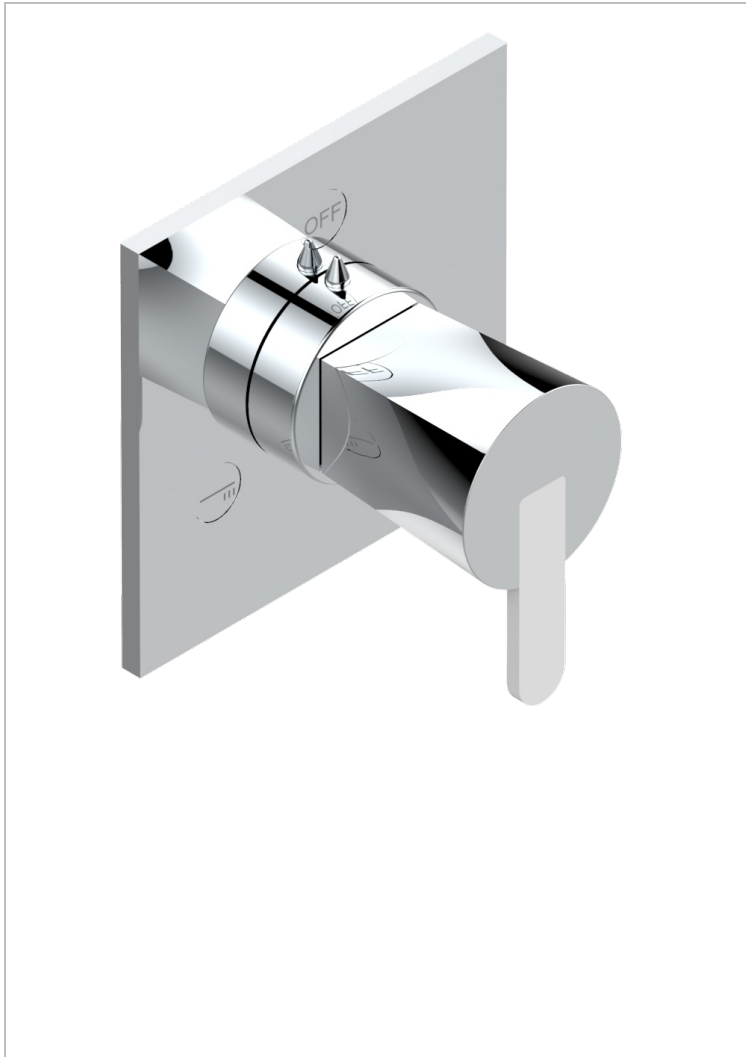

# METAMORPHOSE WHITE CERAMIC

G6E-48M2SB

Trim for wall mounted diverter, 2 ways - ref. 48M2 and 3 ways - ref. 49M3

## CHARACTERISTIC

- Métamorphose White Ceramic
- Trim for wall mounted diverter, 2 ways - ref. 48M2 and 3 ways - ref. 49M3

## RELATED SKU'S

- Ref. G00-48M2SOA Wall mounted 3-way diverter with ceramic cartridge for concealed installation- 1 inlet 3/4" and 2 outlets 1/2" without stop position, without trim
- Ref. G00-48M2SPSA Wall mounted 3-way diverter with ceramic cartridge for concealed installation, 1 inlet 3/4" and 2 outlets 1/2" with stop position, without trim
- Ref. G00-49M3SPSA Wall mounted 4-way diverter with ceramic cartridge for concealed installation- 1 inlet 3/4" and 3 outlets 1/2" with stop position, without trim