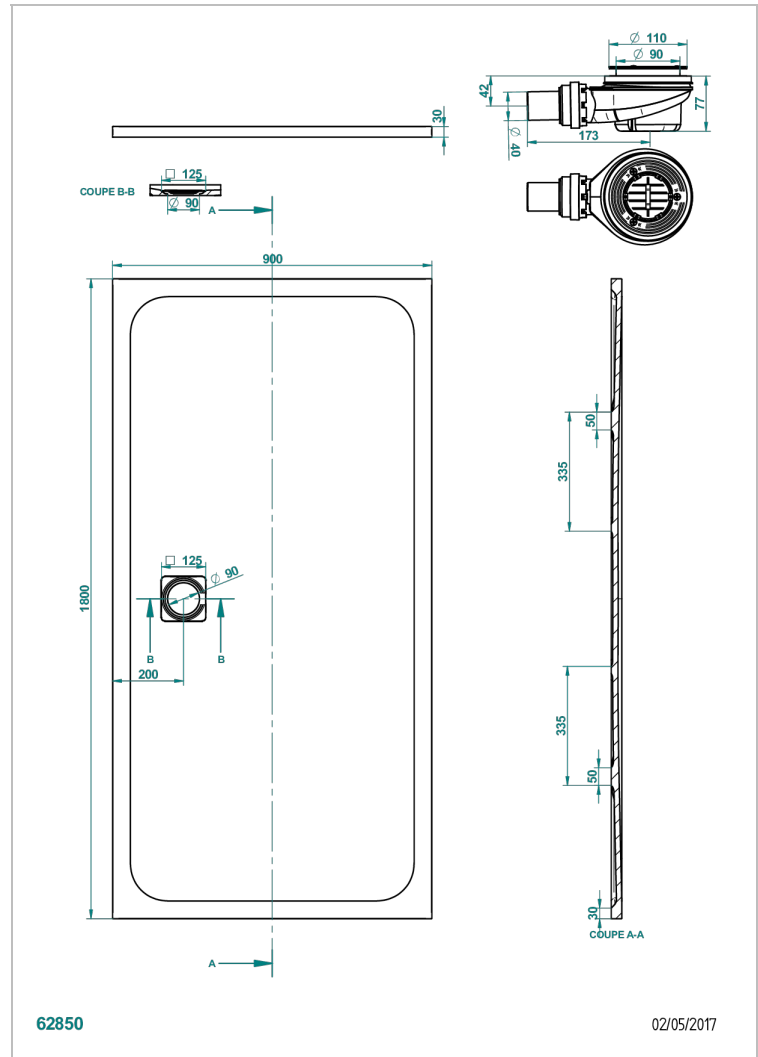

SHOWER TRAYS

B15-R510

Pollensa shower tray 90 x 180 cm, delivered with drain Ø90 mm & waste cover in matt stainless steel

THG[®]
PARIS

CHARACTERISTIC

- Shower trays
- Pollensa shower tray 90 x 180 cm, delivered with drain Ø90 mm & waste cover in matt stainless steel