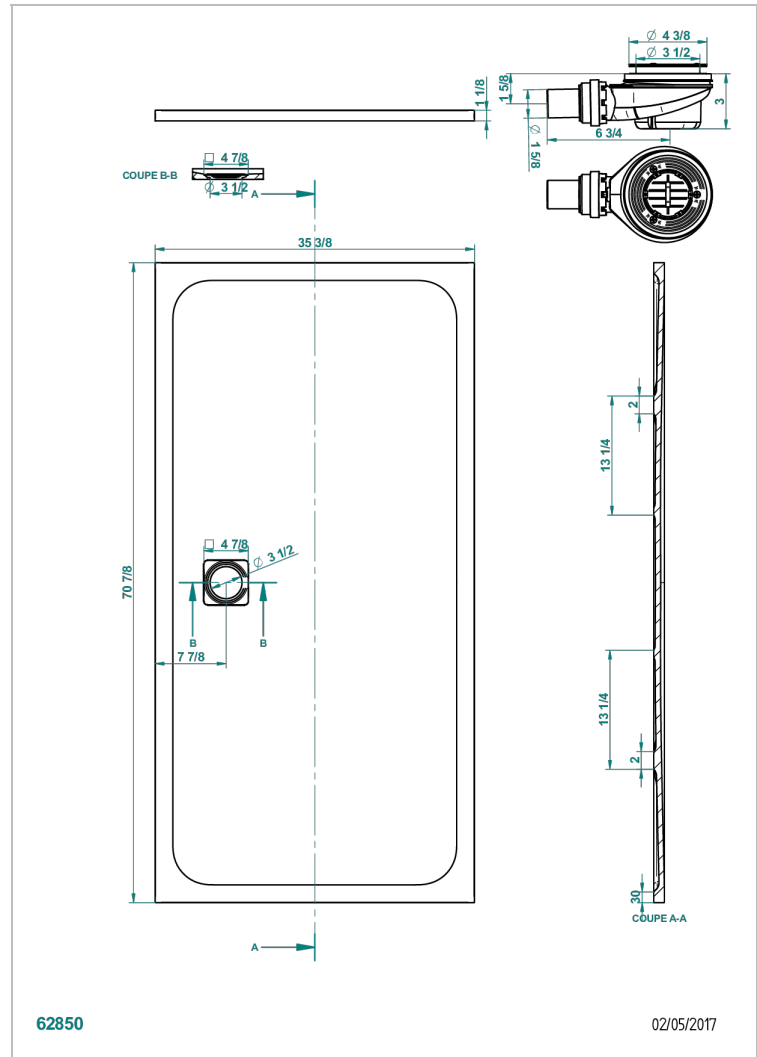

SHOWER TRAYS

B15-R510

Pollensa shower tray 90 x 180 cm, delivered with drain Ø90 mm & waste cover in matt stainless steel

CHARACTERISTIC

- Shower trays
- Pollensa shower tray 90 x 180 cm, delivered with drain Ø90 mm & waste cover in matt stainless steel