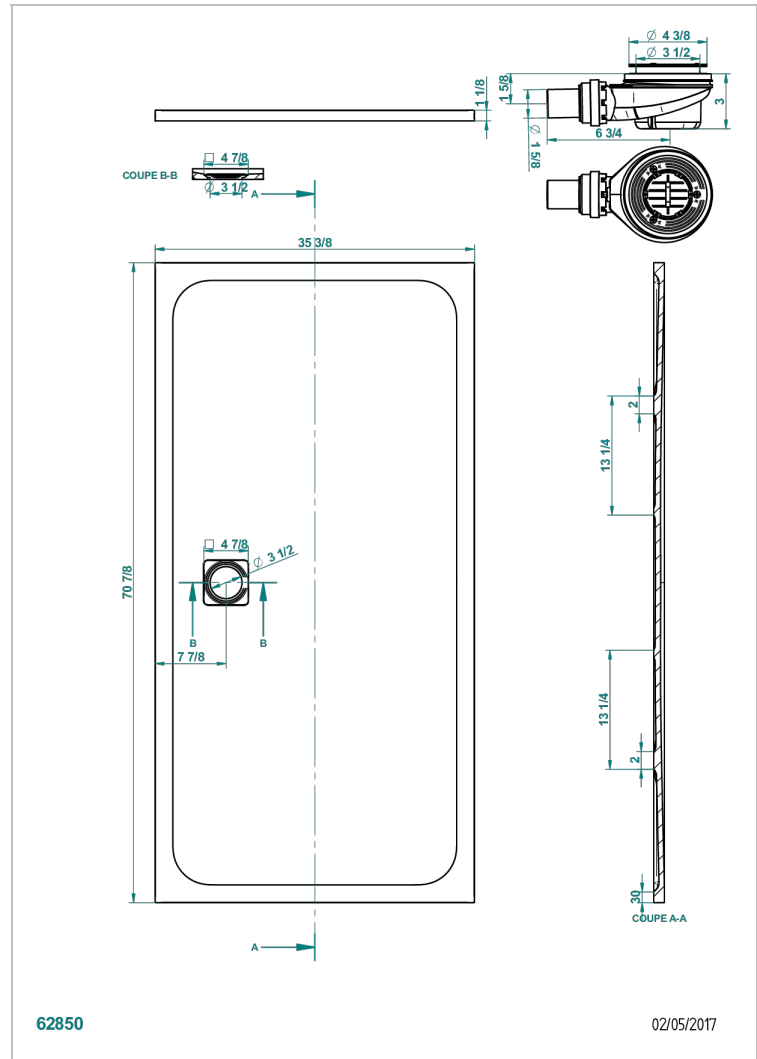

SHOWER TRAYS

B15-R510

Pollensa shower tray 90 x 180 cm, delivered with drain Ø90 mm & waste cover in matt stainless steel

CHARACTERISTIC

- Shower trays
- Pollensa shower tray 90 x 180 cm, delivered with drain Ø90 mm & waste cover in matt stainless steel