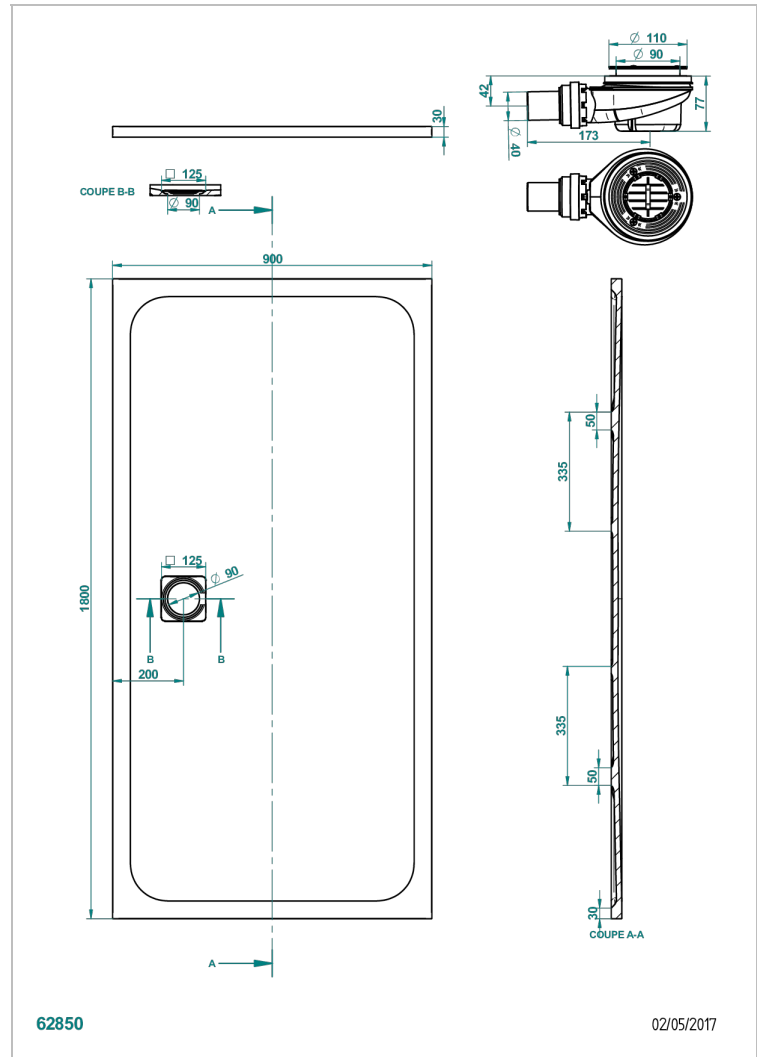

SHOWER TRAYS

B15-R510

Pollensa shower tray 90 x 180 cm, delivered with drain Ø90 mm & waste cover in matt stainless steel

THG[®]
PARIS

CHARACTERISTIC

- Shower trays
- Pollensa shower tray 90 x 180 cm, delivered with drain Ø90 mm & waste cover in matt stainless steel