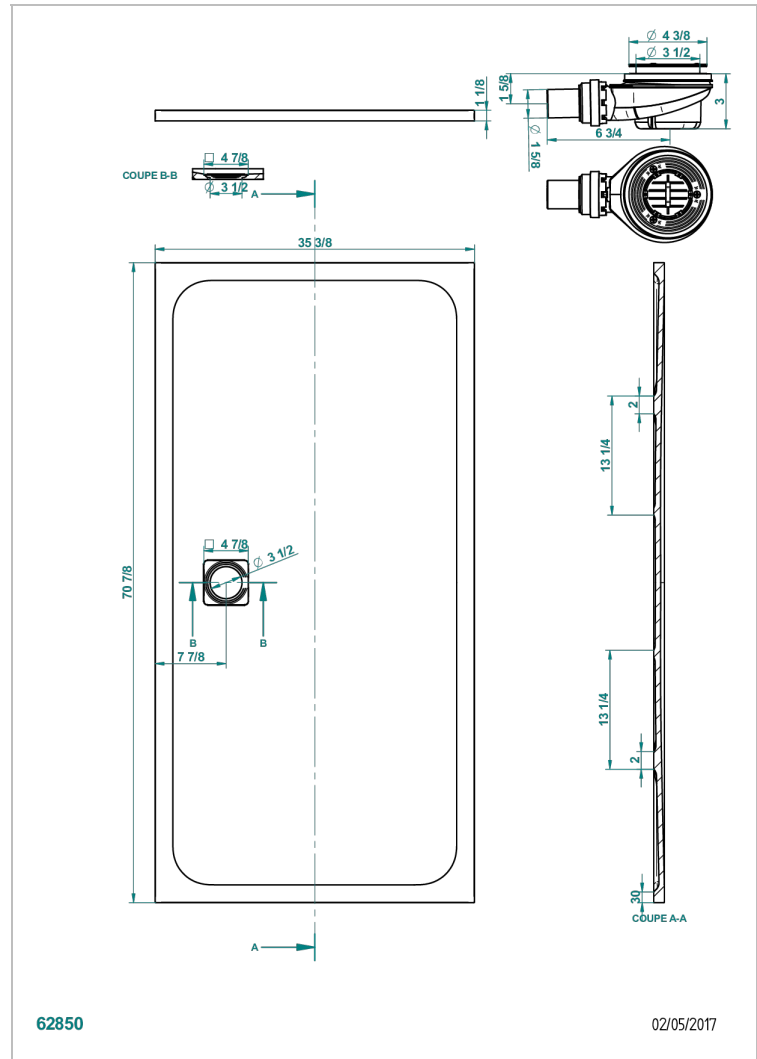

# SHOWER TRAYS

B15-R510

Pollensa shower tray 90 x 180 cm, delivered with drain Ø90 mm & waste cover in matt stainless steel

## CHARACTERISTIC

- Shower trays
- Pollensa shower tray 90 x 180 cm, delivered with drain Ø90 mm & waste cover in matt stainless steel