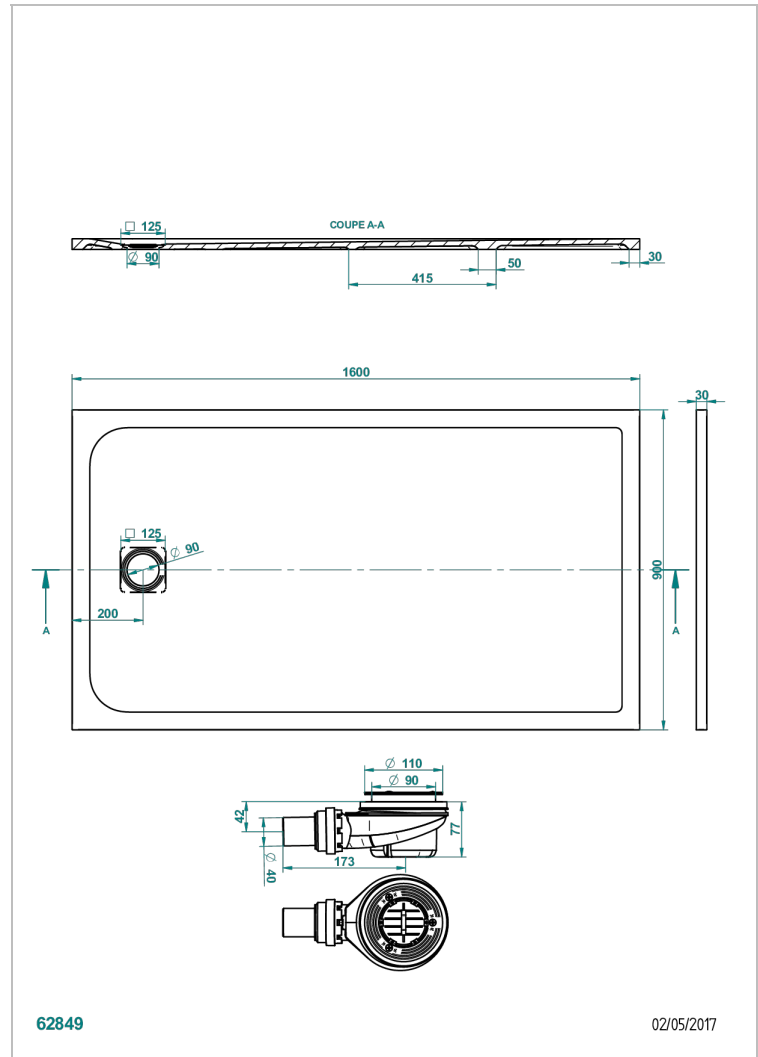

SHOWER TRAYS

B15-R509

Pollensa shower tray 90 x 160 cm, delivered with drain Ø90 mm & waste cover in matt stainless steel

62849

02/05/2017

CHARACTERISTIC

- Shower trays
- Pollensa shower tray 90 x 160 cm, delivered with drain Ø90 mm & waste cover in matt stainless steel