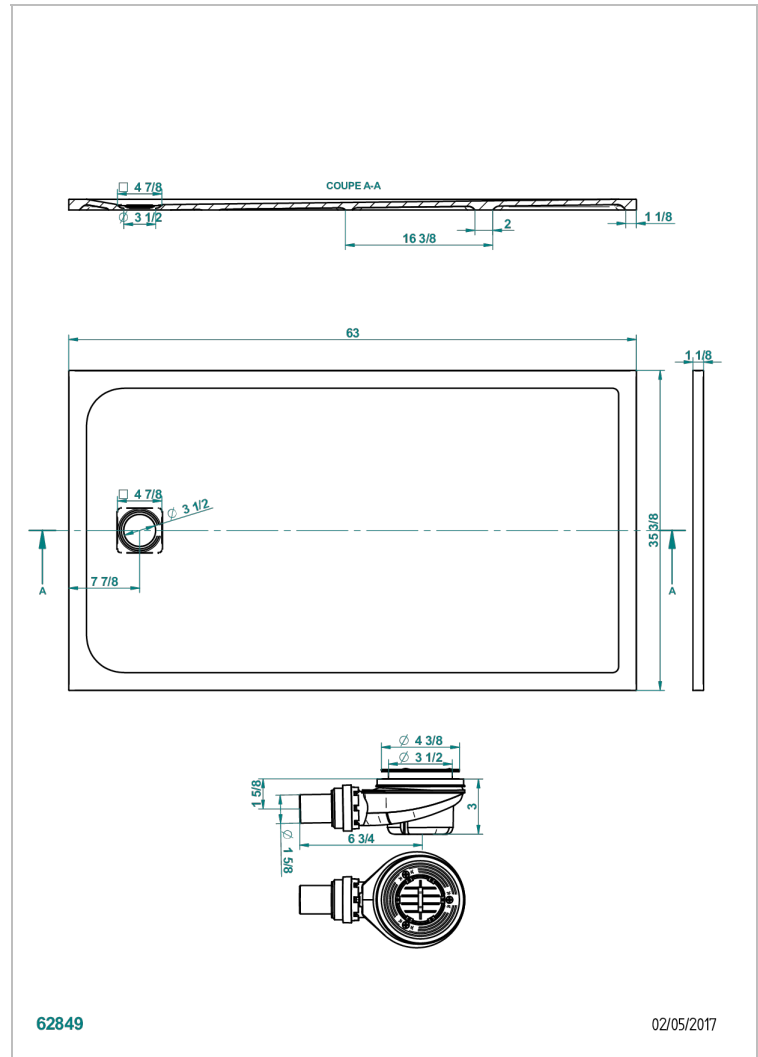

SHOWER TRAYS

B15-R509

Pollensa shower tray 90 x 160 cm, delivered with drain Ø90 mm & waste cover in matt stainless steel

CHARACTERISTIC

- Shower trays
- Pollensa shower tray 90 x 160 cm, delivered with drain Ø90 mm & waste cover in matt stainless steel