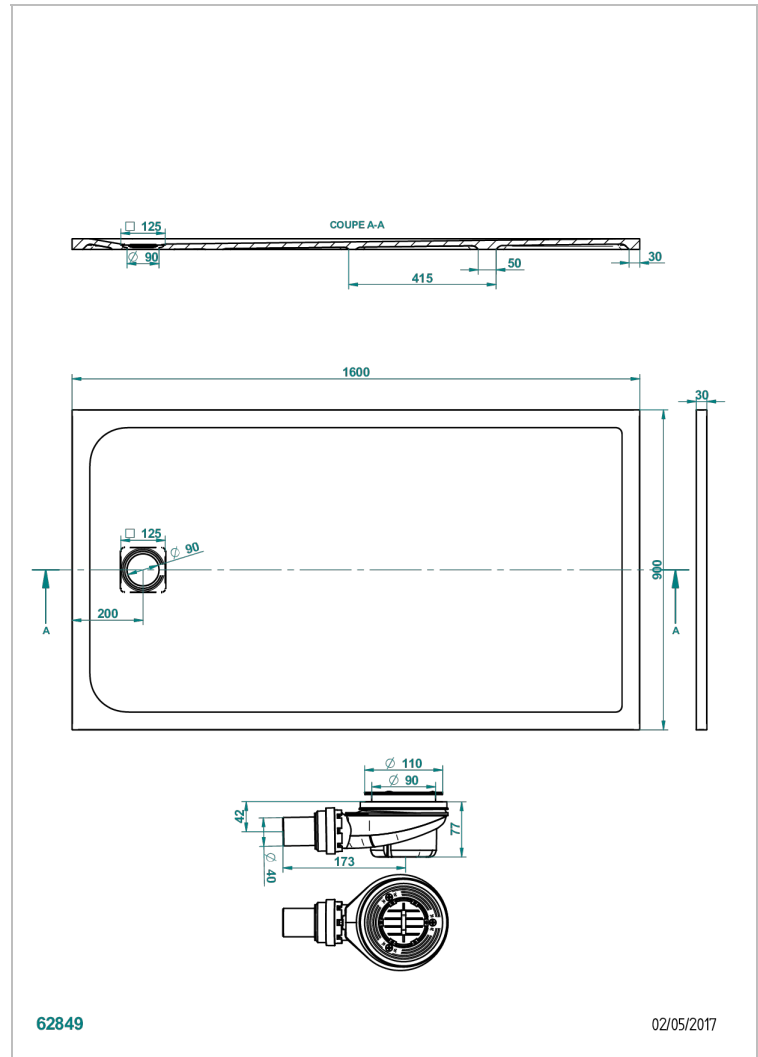

# SHOWER TRAYS

B15-R509

Pollensa shower tray 90 x 160 cm, delivered with drain Ø90 mm & waste cover in matt stainless steel

## CHARACTERISTIC

- Shower trays
- Pollensa shower tray 90 x 160 cm, delivered with drain Ø90 mm & waste cover in matt stainless steel