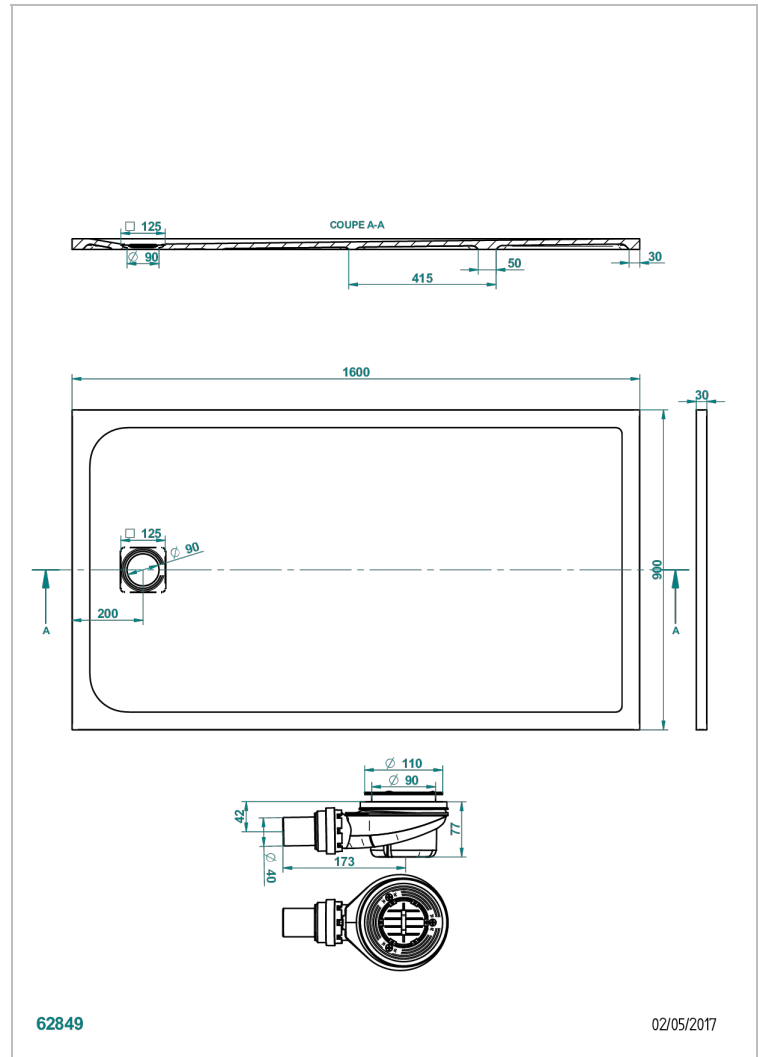

SHOWER TRAYS

B15-R509

THG[®]
PARIS

Pollensa shower tray 90 x 160 cm, delivered with drain Ø90 mm & waste cover in matt stainless steel

CHARACTERISTIC

- Shower trays
- Pollensa shower tray 90 x 160 cm, delivered with drain Ø90 mm & waste cover in matt stainless steel