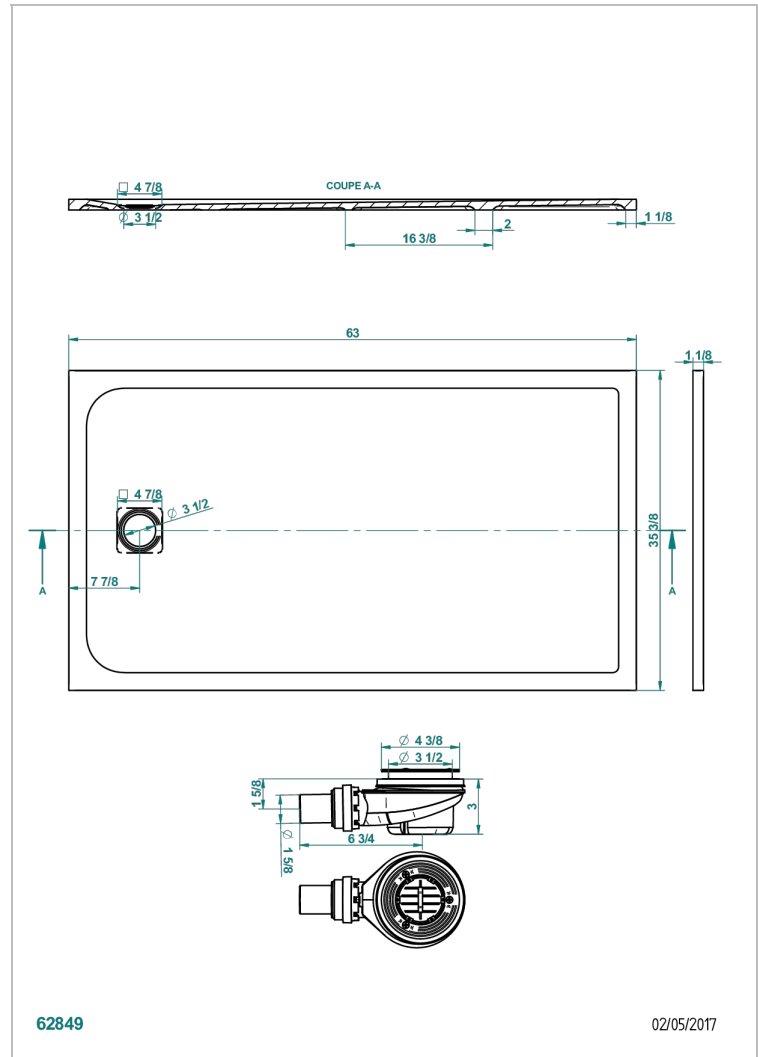

# SHOWER TRAYS

B15-R509

Pollensa shower tray 90 x 160 cm, delivered with drain Ø90 mm & waste cover in matt stainless steel

## CHARACTERISTIC

- Shower trays
- Pollensa shower tray 90 x 160 cm, delivered with drain Ø90 mm & waste cover in matt stainless steel