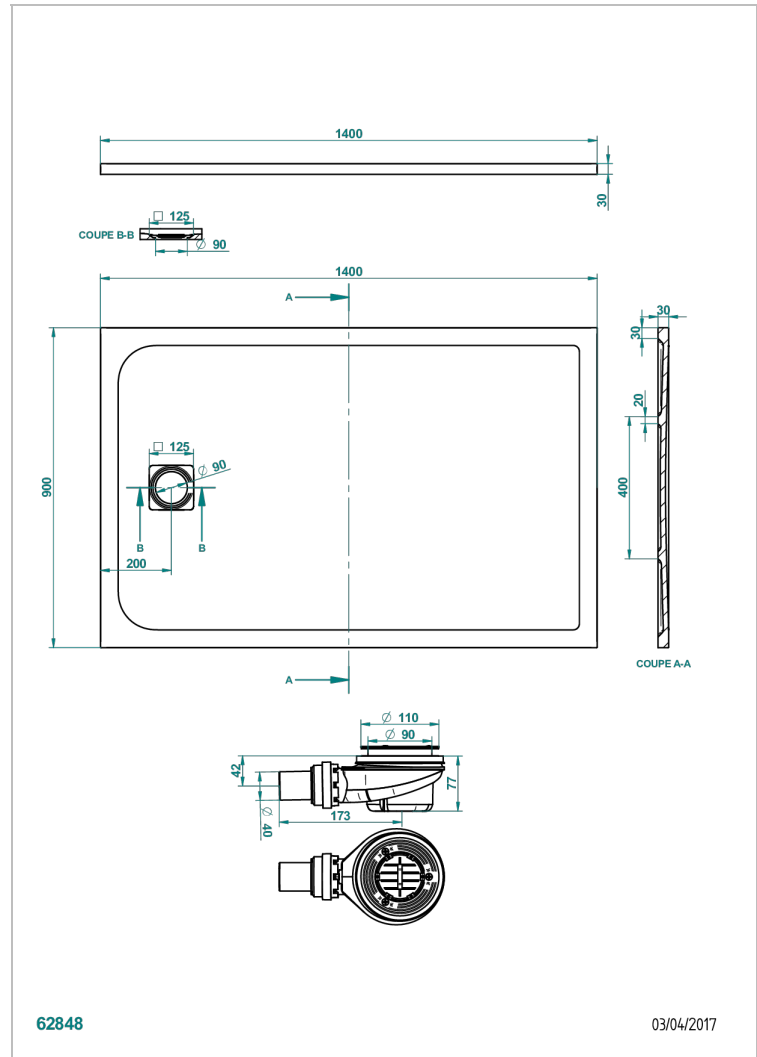

SHOWER TRAYS

B15-R508

Pollensa shower tray 90 x 140 cm, delivered with drain Ø90 mm & waste cover in matt stainless steel

CHARACTERISTIC

- Shower trays
- Pollensa shower tray 90 x 140 cm, delivered with drain Ø90 mm & waste cover in matt stainless steel