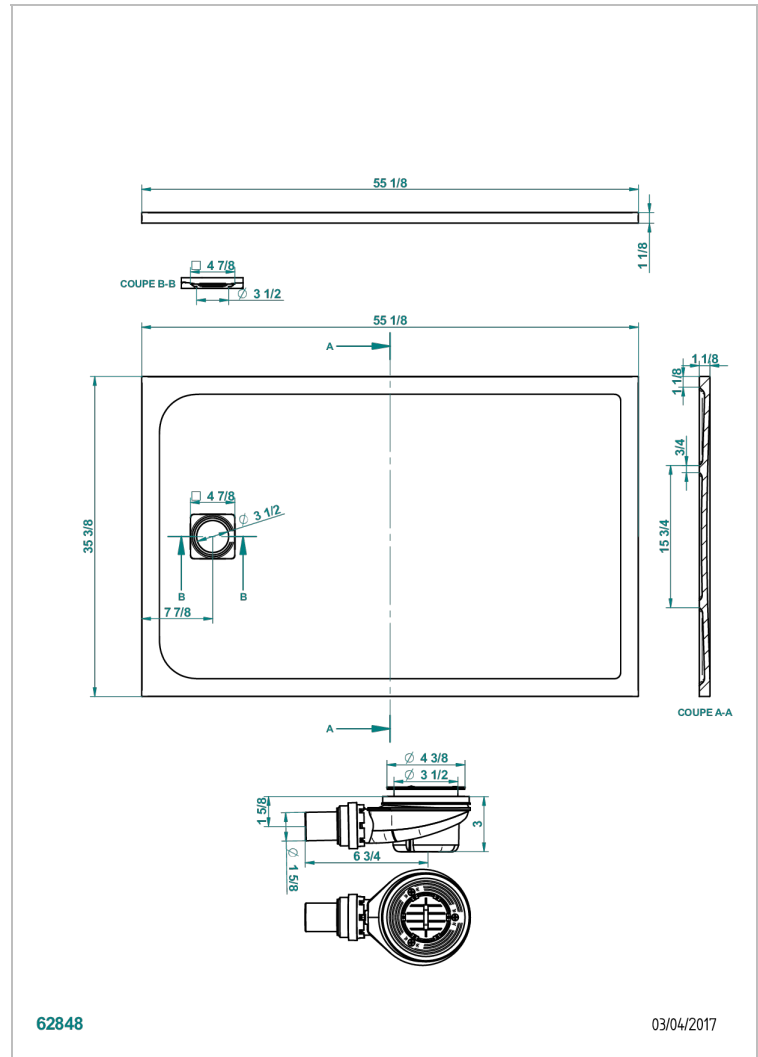

SHOWER TRAYS

B15-R508

Pollensa shower tray 90 x 140 cm, delivered with drain Ø90 mm & waste cover in matt stainless steel

CHARACTERISTIC

- Shower trays
- Pollensa shower tray 90 x 140 cm, delivered with drain Ø90 mm & waste cover in matt stainless steel