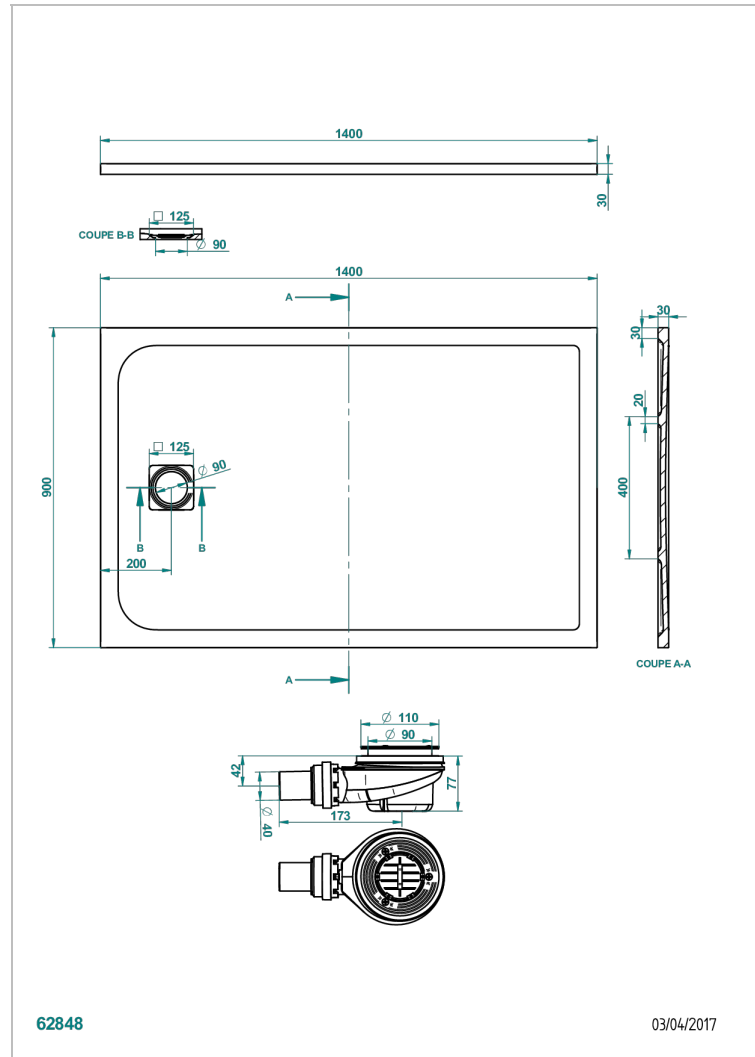

SHOWER TRAYS

B15-R508

THG[®]
PARIS

Pollensa shower tray 90 x 140 cm, delivered with drain Ø90 mm & waste cover in matt stainless steel

62848

03/04/2017

CHARACTERISTIC

- Shower trays
- Pollensa shower tray 90 x 140 cm, delivered with drain Ø90 mm & waste cover in matt stainless steel