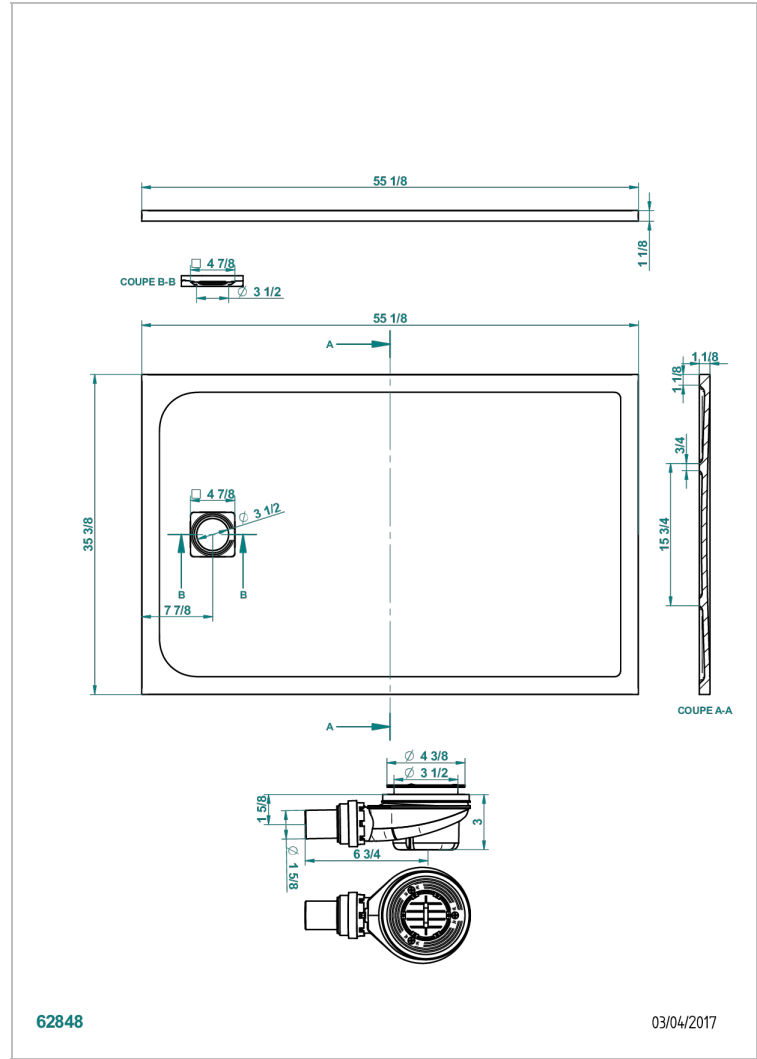

SHOWER TRAYS

B15-R508

Pollensa shower tray 90 x 140 cm, delivered with drain Ø90 mm & waste cover in matt stainless steel

62848

03/04/2017

CHARACTERISTIC

- Shower trays
- Pollensa shower tray 90 x 140 cm, delivered with drain Ø90 mm & waste cover in matt stainless steel