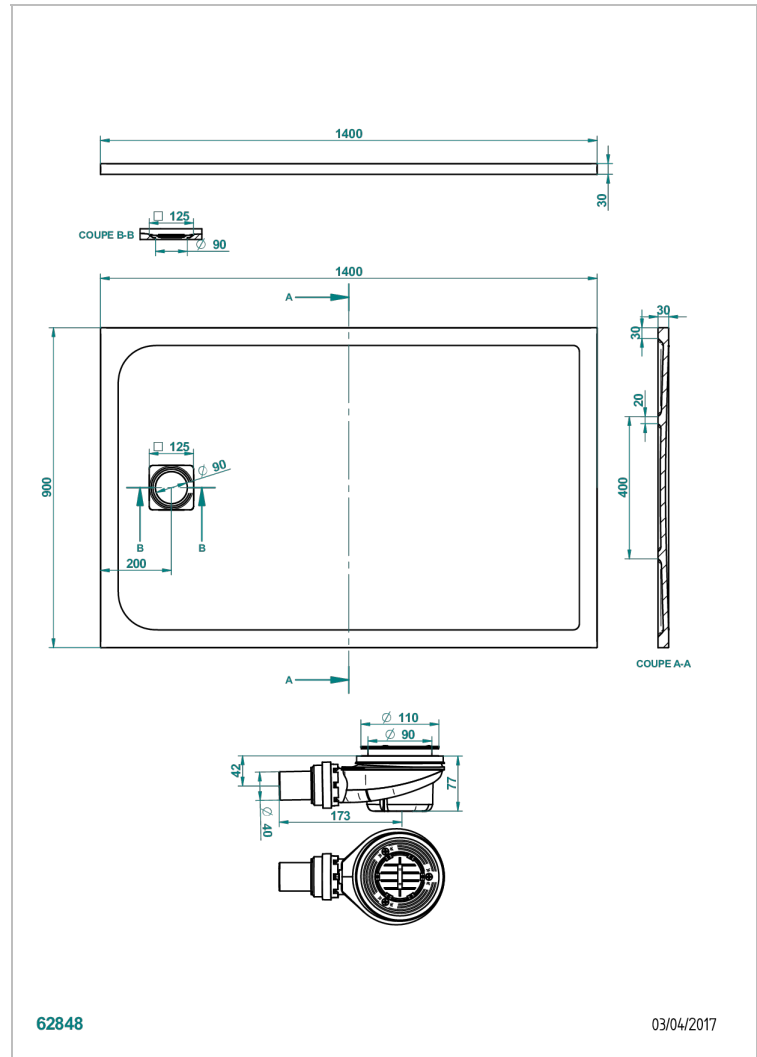

SHOWER TRAYS

B15-R508

Pollensa shower tray 90 x 140 cm, delivered with drain Ø90 mm & waste cover in matt stainless steel

62848

03/04/2017

CHARACTERISTIC

- Shower trays
- Pollensa shower tray 90 x 140 cm, delivered with drain Ø90 mm & waste cover in matt stainless steel