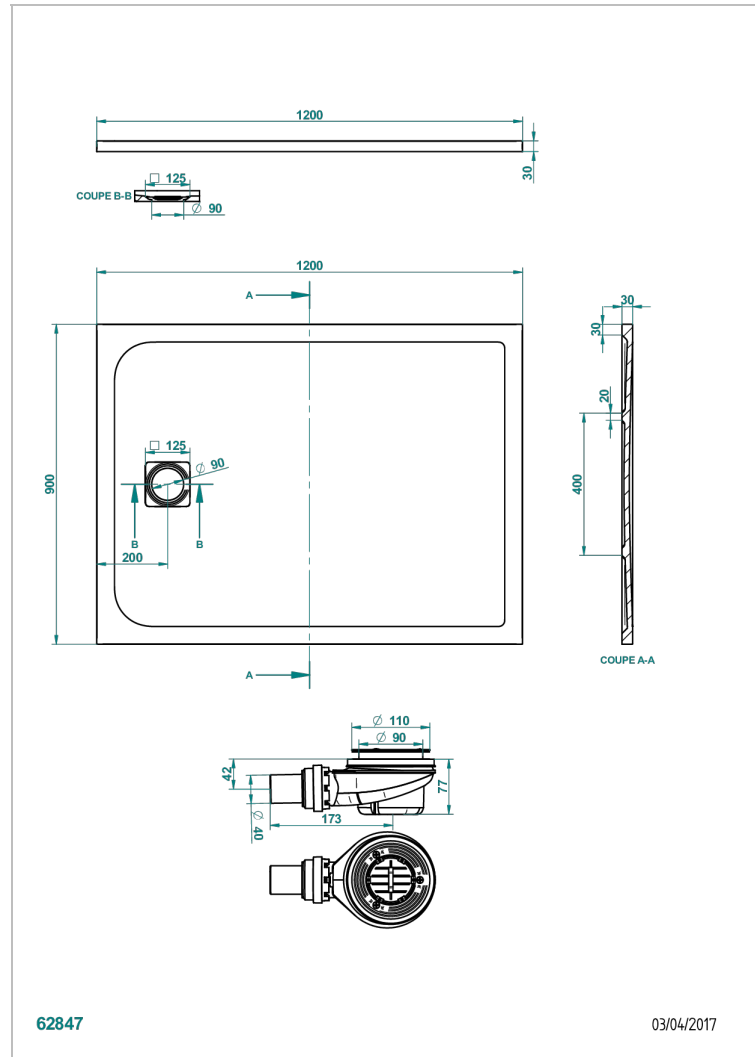

SHOWER TRAYS

B15-R507

THG[®]
PARIS

Pollensa shower tray 90 x 120 cm, delivered with drain Ø90 mm & waste cover in matt stainless steel

62847

03/04/2017

CHARACTERISTIC

- Shower trays
- Pollensa shower tray 90 x 120 cm, delivered with drain Ø90 mm & waste cover in matt stainless steel