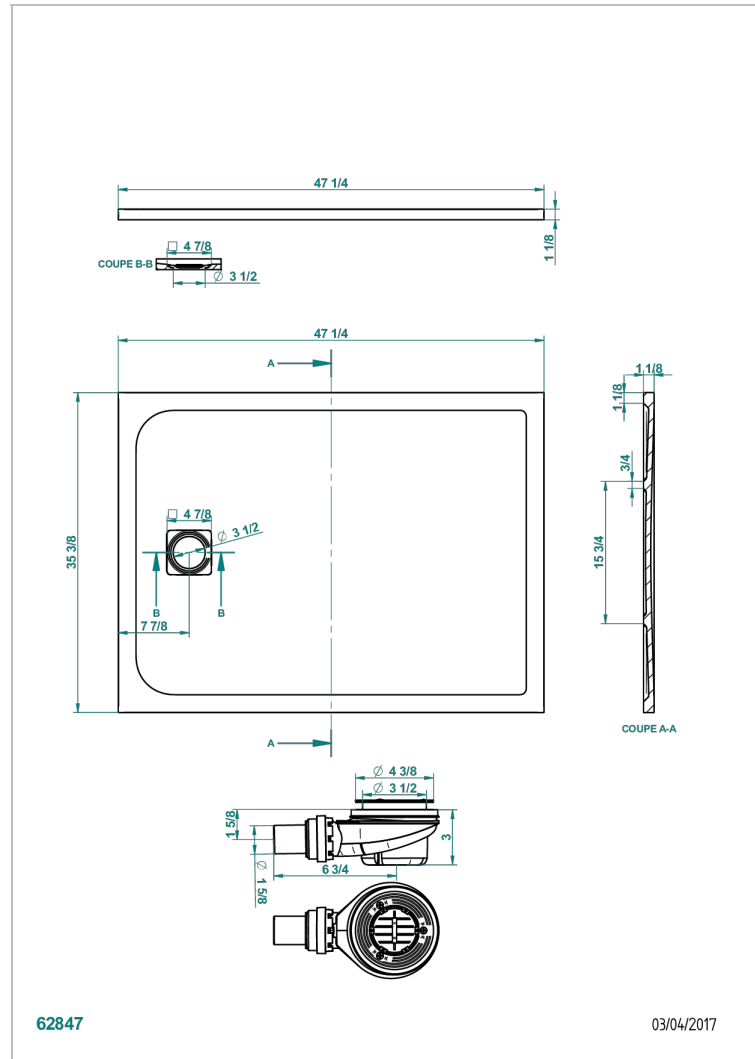

# SHOWER TRAYS

B15-R507

THG<sup>®</sup>  
PARIS

Pollensa shower tray 90 x 120 cm, delivered with drain Ø90 mm & waste cover in matt stainless steel

## CHARACTERISTIC

- Shower trays
- Pollensa shower tray 90 x 120 cm, delivered with drain Ø90 mm & waste cover in matt stainless steel