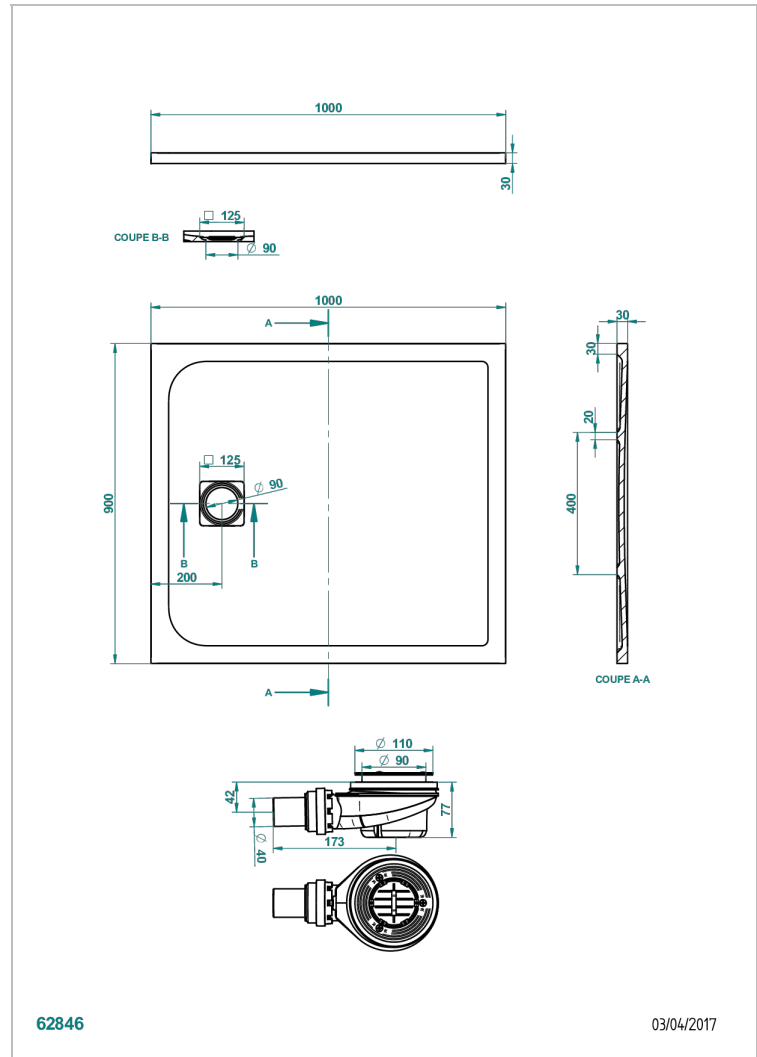

SHOWER TRAYS

B15-R506

Pollensa shower tray 90 x 100 cm, delivered with drain Ø90 mm & waste cover in matt stainless steel

CHARACTERISTIC

- Shower trays
- Pollensa shower tray 90 x 100 cm, delivered with drain Ø90 mm & waste cover in matt stainless steel