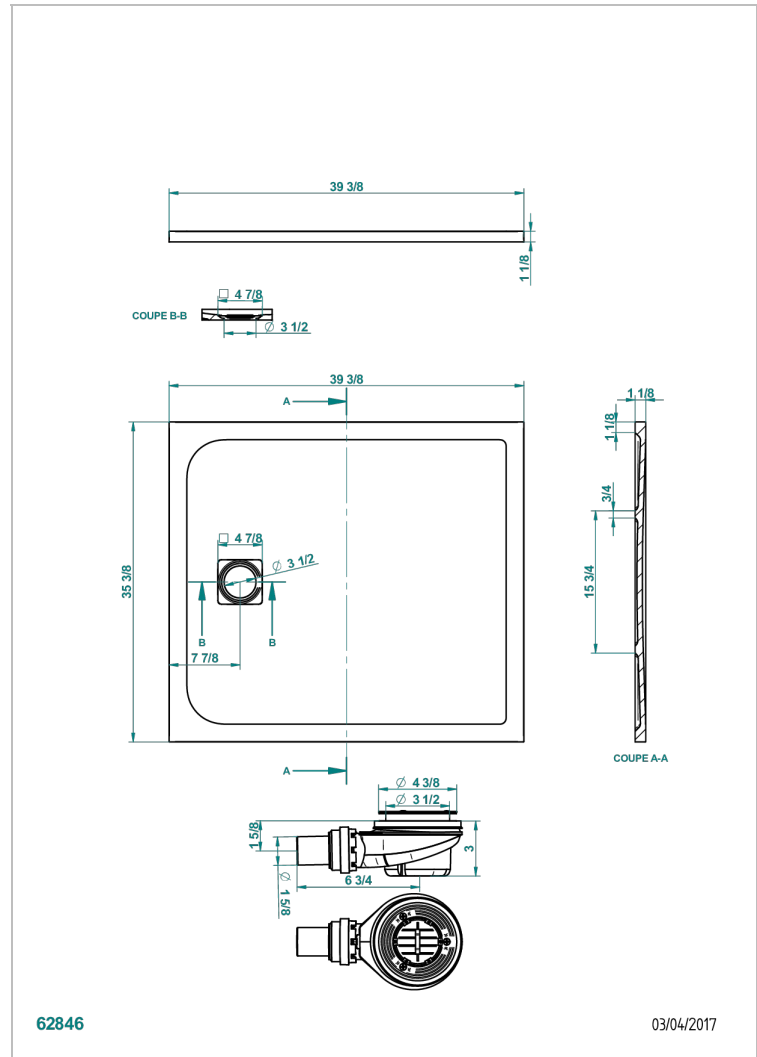

SHOWER TRAYS

B15-R506

Pollensa shower tray 90 x 100 cm, delivered with drain Ø90 mm & waste cover in matt stainless steel

THG[®]
PARIS

62846

03/04/2017

CHARACTERISTIC

- Shower trays
- Pollensa shower tray 90 x 100 cm, delivered with drain Ø90 mm & waste cover in matt stainless steel